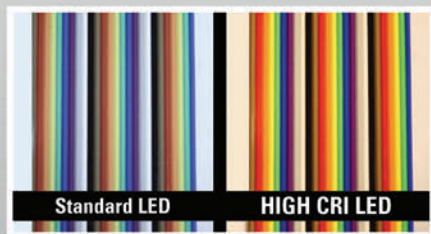

*High CRI - With TerraLUX® TruColor® Technology

TerraLUX uses the best LED light sources. That means when you need true color representation, there's a high CRI (Color Rendering Index) light available from TerraLUX.