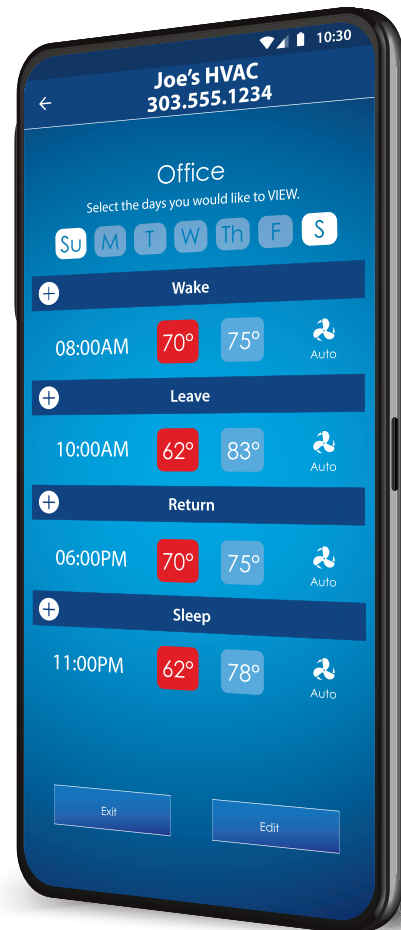

Google Play is a trademark of Google Inc.
Apple and the Apple logo are trademarks of Apple Inc., registered in the U.S. and other countries.
App Store is a service mark of Apple Inc.