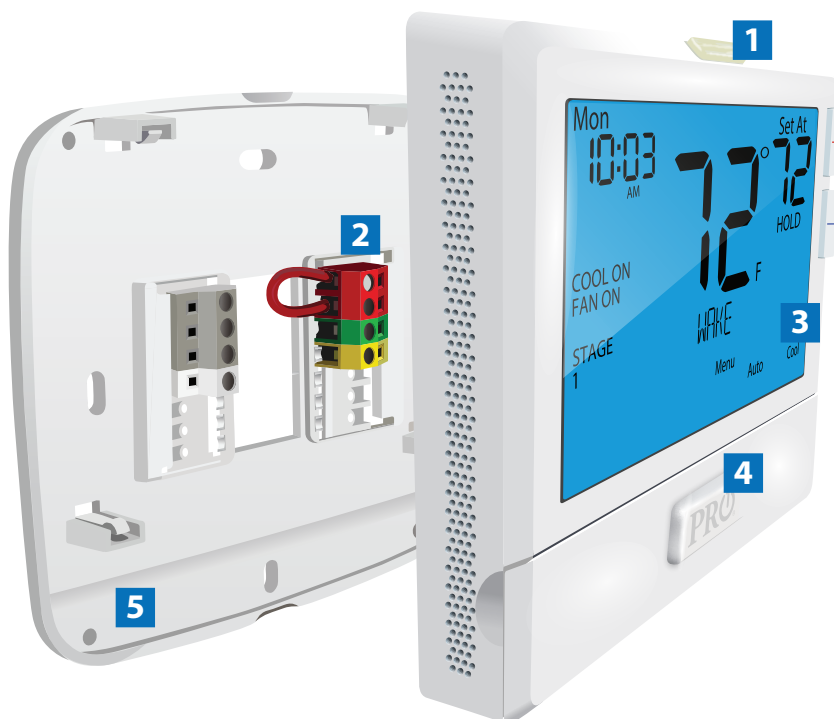

We focus all of our engineering efforts on your needs as a professional. PRO1 has pioneered many features that make your installations as simple and easy as possible.

- 1 Glow In The Dark Light Button**
PRO1 thermostats have a glow in the dark light button making it easy to check the ambient temperature in the dark without changing any settings.
- 2 Color Coded Terminal Blocks**
All PRO1 thermostats come with color coded terminal blocks and large wiring channels to make wiring as simple as possible.
- 3 Large Easy To Read Displays**
PRO1 thermostats have large blue back-lit displays to make the ambient and setpoint temperature easy to locate and read.
- 4 Private Label Badge System**
All PRO1 thermostats share a removable badge system that can be easily replaced with a custom badge that has your company's contact information. This free service is a great way to generate future business for your company.
- 5 Interchangeable Subbase**
All PRO1 thermostats have the same size footprint, making model upgrading a breeze. No wiring and no painting necessary.