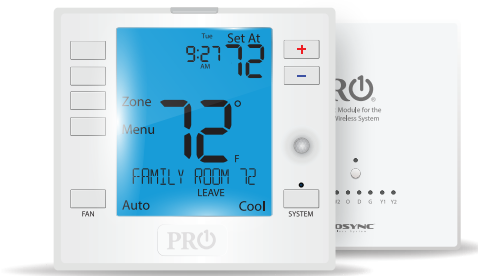

T755WHO

Wireless Universal
Up to 2 Heat, 2 Cool Conventional
Up to 4 Heat, 2 Cool Heat Pump
Battery or Hardwire
7 Day, 5/1/1 or Non-Programmable
Occupancy Sensor
Humidity Control