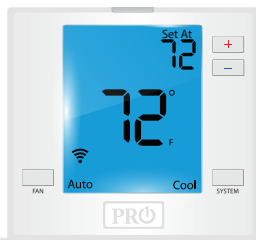

T721i

Heat Pump/Conventional - WIFI
Residential
2 Heat, 1 Cool Heat Pump
1 Heat, 1 Cool Conventional
Hardwire Only

- Exclusively for HVAC professionals.
- Compatible with any 2H/1C Heat Pump or 1H/1C Conventional PRO1 subbase.
- ENERGY STAR compliant.