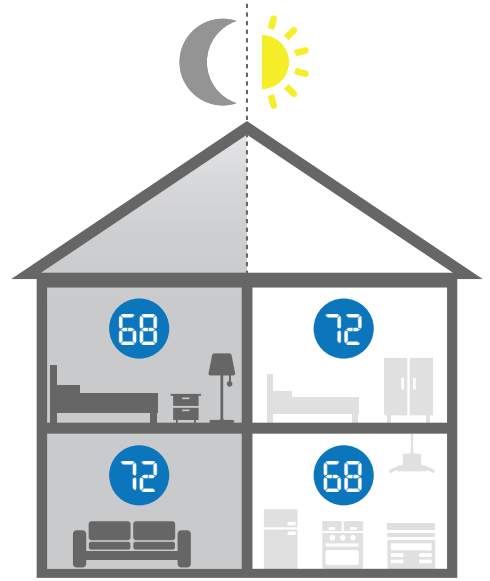

SYSTEM AVERAGE

Average all remotes together to provide a more accurate temperature of the entire home. Adjusting the temperature from any remote will temporarily put that room in control of the system.