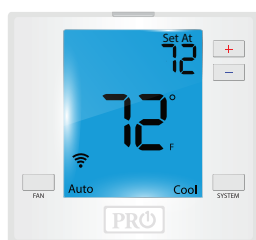

T701i

Single Stage - WIFI
Residential
1 Heat, 1 Cool
Hardwire Only

- Exclusively for HVAC professionals.
- Compatible with any 1H/1C Conventional PRO1 subbase.
- ENERGY STAR compliant.