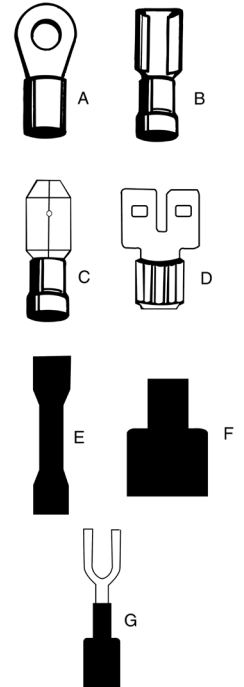

## Solderless Terminals

Choose from a wide variety of quality connectors

**FEATURES:**

- Color coded and fully insulated (where rated) for maximum safety for permanent and vibration resistant applications
- Packaged in convenient heavy plastic packs
- Also available in bulk

	Wire Gauge	Insulated	Tab/Stud Size	Description	Pkg. Qty.	Item#
A	22-16	Yes	#5, 6	Ring tongue	18	T397
A	16-14	Yes	#5, 6	Ring tongue	18	T397-2
A	22-16	Yes	#8	Ring tongue	18	T397-4
A	16-14	Yes	#8	Ring tongue	18	T397-6
A	22-16	Yes	#10	Ring tongue	18	T397-8
A	12-10	Yes	#10	Ring tongue	18	T397-10
A	22-16	Yes	1/4	Ring tongue	14	T397-12
A	16-14	Yes	1/4	Ring tongue	12	T397-16
A	12-10	Yes	1/4	Ring tongue	12	T397-18
B	12-10	Yes	1/4	Female disconnect	18	T397-47
B	18-14	Yes	1/4	Angle female disconnect	18	T397-49
B	22-16	Yes	1/4	Female disconnect	18	T397-52
B	16-14	Yes	1/4	Female disconnect	18	T397-56
B	22-16	Yes	3/16	Female disconnect	18	T397-58
C	22-16	Yes	1/4	Male disconnect	18	T397-50
C	16-14	Yes	1/4	Male disconnect	18	T397-54
D	---	No	1/4	Double male, single female	10	T397-59
E	22-16	Yes	---	Splice connectors	10	T397-61
E	16-14	Yes	---	Splice connectors	10	T397-63
E	12-10	Yes	---	Splice connectors	8	T397-65
F	22-16	Yes	---	Closed end connector	18	T397-81
F	16-14	Yes	---	Closed end connector	18	T397-83
F	12-10	Yes	---	Closed end connector	14	T397-85
G	22-16	Yes	#5, 6	Fork terminal	18	T397-87
G	22-16	Yes	#8	Fork terminal	18	T397-88
G	16-14	Yes	#10	Fork terminal	18	T397-89