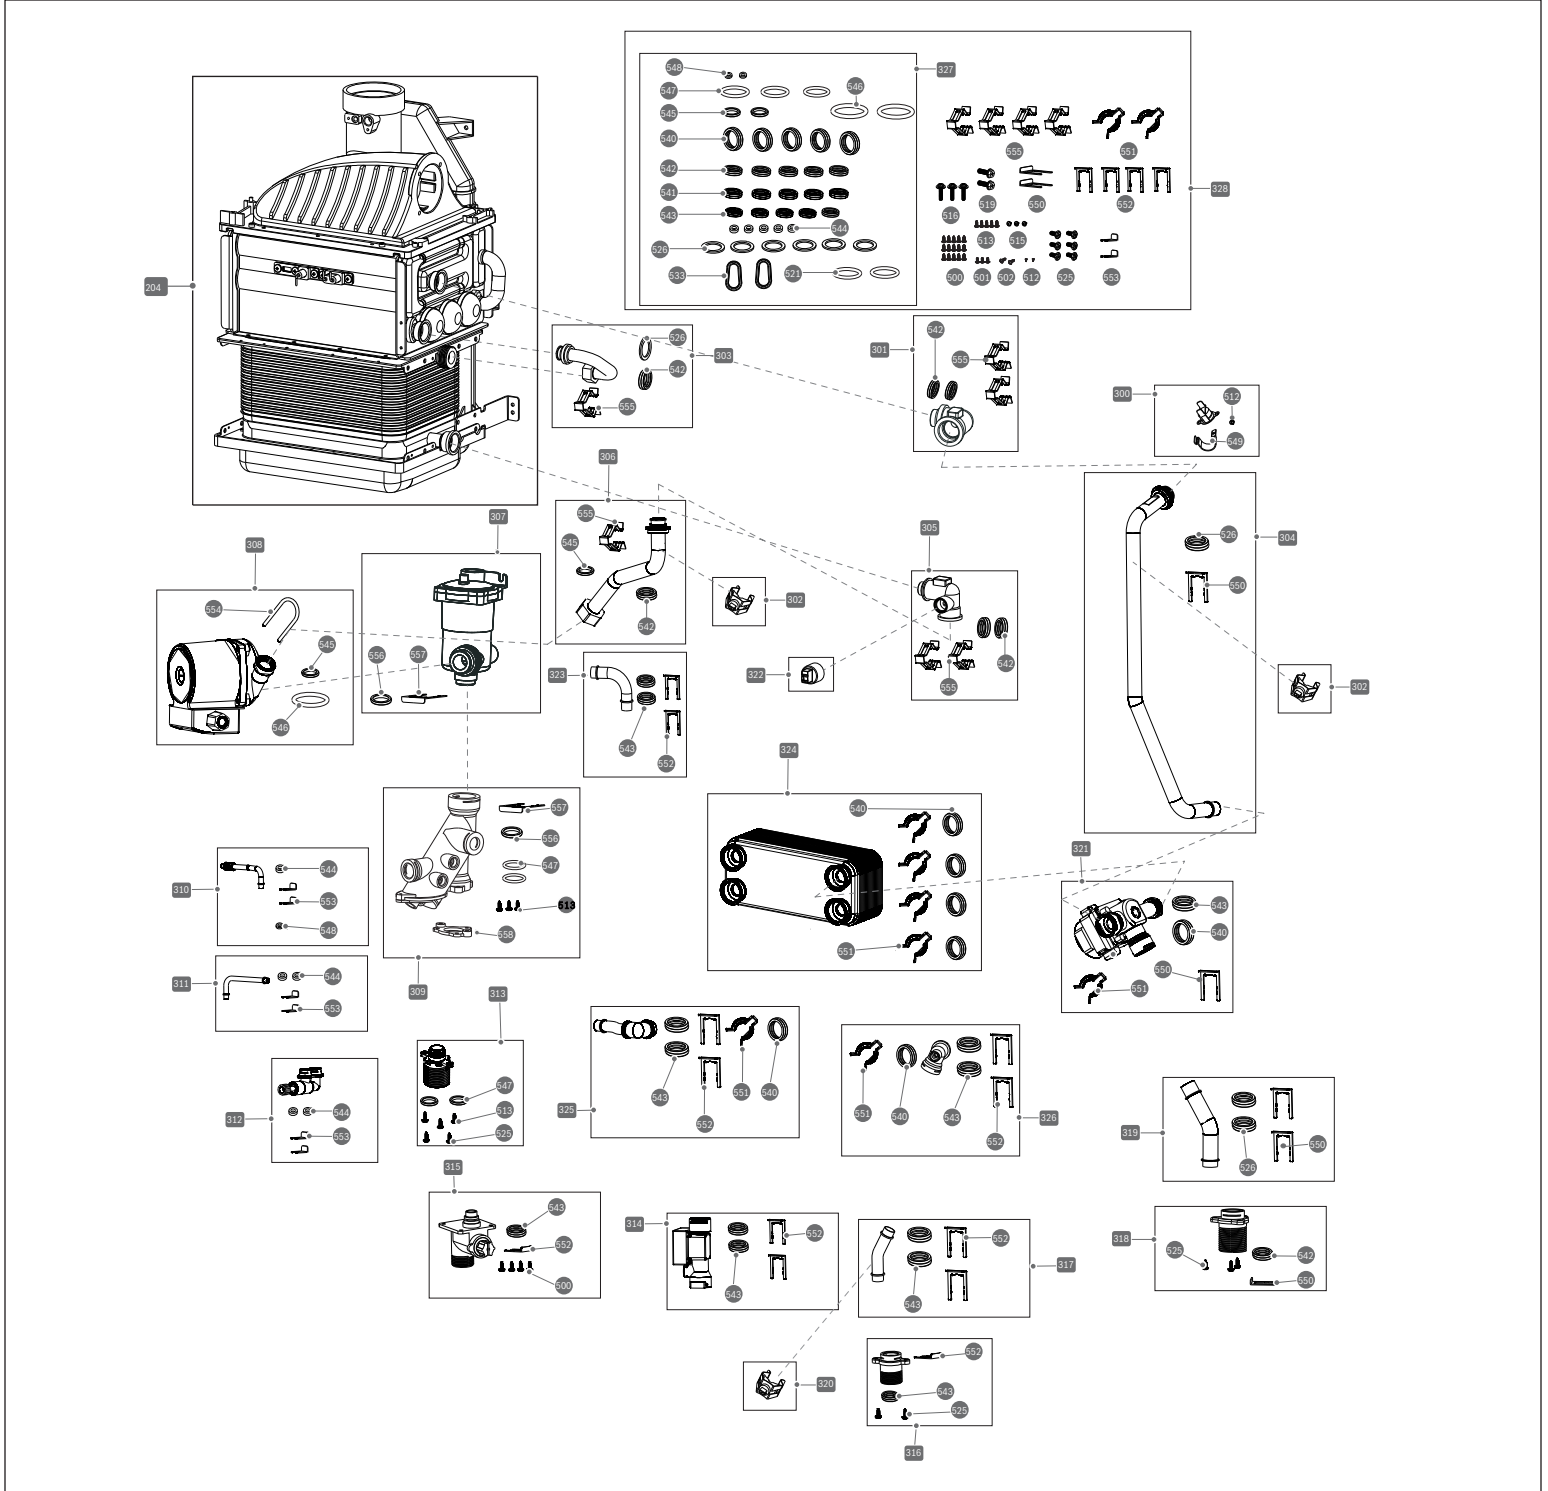

Bosch Singular 4000 | Singular 5200 Gas Condensing Combi Boilers

Water Parts

BOSCH

Pos.	Description	Ordering no.	Distributor Recommended Stock	Contractor Recommended Stock	Remarks
300	High limit switch	7738007275	✓	✓	
301	Elbow, Supply	7738007276			
302	Heating Return Sensor	7738007277	✓	✓	
303	HX connection pipe	7738007278			
304	supply pipe 1	7738007279			
305	Return Connector	7738007280			
306	Pipe, Return	7738007281			
307	Air vent	7738007282	✓	✓	
308	Pump	7738007283	✓		
309	Return Valve Assembly	7738007284			
310	Pipe, Feed outlet	7738007285			
311	Pipe, Feed inlet	7738007286			
312	Valve, Manual feed	7738007287	✓		
313	Nipple, Boiler return	7738007288			
314	Flow Switch	7738007289	✓	✓	
315	nipple, dhw inlet	7738007290			
316	nipple, dhw outlet	7738007291			
317	Pipe, DHW	7738007292			
318	Nipple, Heating Supply/Return	7738007293			
319	supply pipe 2	7738007294			
320	DHW Sensor	7738007295	✓	✓	
321	Valve, Diverter	7738007296	✓		
322	Pressure sensor	7738007297	✓	✓	
323	Pipe, dhw inlet	7738007298			
324	HX, Flate Plate	7738007299	✓		
325	Pipe, Circulation	7738007300			
326	Connector, HX Flat Plate	7738007301			
327	O-ring Kit	7738007302	✓	✓	
328	Screw/Packing/Clip Kit	7738007303	✓	✓	
540	Back up ring (Φ18.6)	avail in kit only, item 327			for individual pieces, source locally
541	P16 Back Up Ring	avail in kit only, item 327			for individual pieces, source locally
542	P18 Back Up Ring	avail in kit only, item 327			for individual pieces, source locally
543	P14 Back Up Ring	avail in kit only, item 327			for individual pieces, source locally
544	P6 Back Up Ring	avail in kit only, item 327			for individual pieces, source locally
545	P16 O-ring	avail in kit only, item 327			for individual pieces, source locally
546	O-ring (pump)	avail in kit only, item 327			for individual pieces, source locally
547	P18 O-ring	avail in kit only, item 327			for individual pieces, source locally
548	O-ring	avail in kit only, item 327			for individual pieces, source locally
549	Overheat prevent sensor b/k	if needed, replace item 300			not available separately
550	P18 Fixing Clip	avail in kit only, item 328			for individual pieces, source locally
551	Plate to Plate HEX	avail in kit only, item 328			for individual pieces, source locally
552	P14 Fixing Clip	avail in kit only, item 328			for individual pieces, source locally
553	P6 Fixing Clip	avail in kit only, item 328			for individual pieces, sou rce locally
554	Pump Fixing Clip	avail in kit only, item 328			for individual pieces, source locally
555	Clip, Joint (16A)	avail in kit only, item 328			for individual pieces, source locally
556	P22 Back Up Ring	avail in kit only, item 327			for individual pieces, source locally
557	P22 Fixing Clip	avail in kit only, item 327			for individual pieces, source locally
558	Return Body Connector	if needed, replace item 309			not available separately
Singular 4000 | Singular 5200 Water Parts