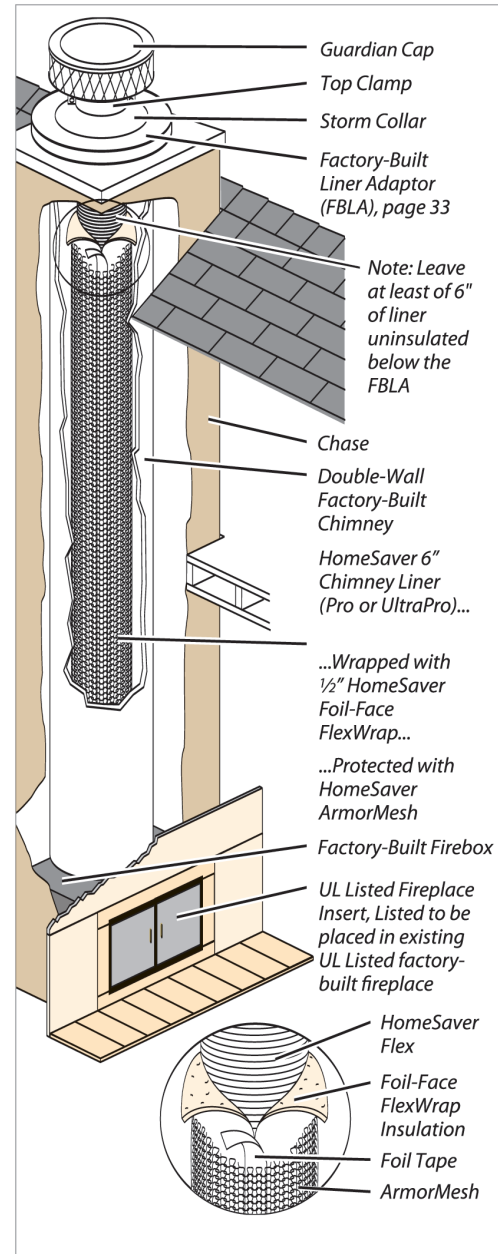

Relining Installations

Typical Factory-Built Fireplace Relining Installation...

...using HomeSaver® Pro™ or UltraPro™