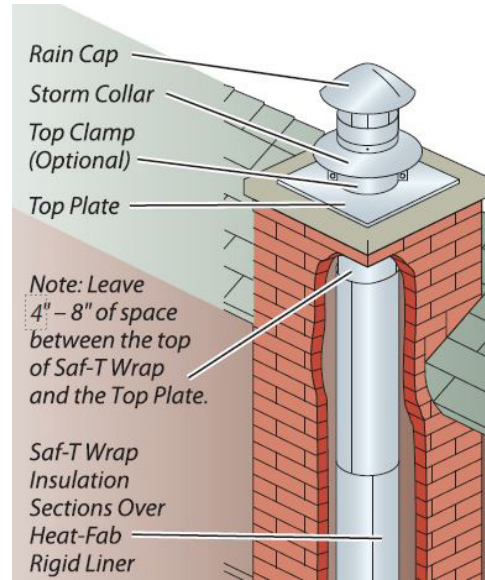

Saf-T Liner Top Components

304 ALLOY | HEAT FAB SAF-T LINER PAGES 28

- Use to finish the top of your 6" liner installation with a mortar crown.
- With thermal expansion, the installed liner slides up and down through this chimney top adaptor sleeve.
- 5" tabs rest on top of the masonry chimney, centering the installation while you pour your mortar crown.

Item # COP21605

304 Alloy Saf-T Liner Top Components

DESCRIPTION	SIZE	Item #	5"	6"	7"	8"	9"	10"	11"	12"
Guardian Cap, 304 alloy		Item #	COP13860	COP13862	COP13864	COP13866	COP13868	COP13870	COP13872	COP13874
		Part #	—	—	—	—	—	—	—	—
Rain Cap		Item #	COP21500	COP21600	COP21700	COP21800	COP21900	COP21980	COP21281	COP21290
		Part #	—	—	—	—	—	—	—	—
Storm Collar		Item #	COP21501	COP21601	COP21701	COP21801	COP21901	COP21981	COP21282	COP21291
		Part #	—	—	—	—	—	—	—	—
Top Clamp		Item #	COP21525	COP21625	COP21725	COP21825	COP21925	COP21992	COP21261	COP21215
		Part #	—	—	—	—	—	—	—	—
Top/Bottom Plate, 18-gauge	9" x 9"	Item #	—	COP38302	—	—	—	—	—	—
		Part #	—	—	—	—	—	—	—	—
	9" x 13"	Item #	—	COP38301	—	—	—	—	—	—
		Part #	—	—	—	—	—	—	—	—
	13" x 13"	Item #	COP38203	COP38303	COP38403	COP38503	COP21903	COP21983	—	—
		Part #	—	—	—	—	—	—	—	—
	13" x 18"	Item #	COP38204	COP38304	COP38404	COP38504	COP21904	COP21984	—	—
		Part #	—	—	—	—	—	—	—	—
18" x 18"	Item #	COP38205	COP38305	COP38405	COP38505	COP38605	COP38705	COP21286	COP21294	
	Part #	—	—	—	—	—	—	—	—	

Note: Heat-Fab components can also be used on HomeSaver liners.

Saf-T Liner Bottom Components

HEAT FAB SAF-T LINER PAGES 28

304 Alloy Tees — 5 Styles