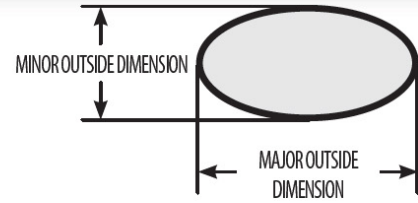

Liner Sizing Chart for Oval Flex

ORIGINAL DIAMETER	5"	5.5"	6"	6.5"	7"	7.5"	8"	9"	10"	11"	12"	14"	16"
IN²	20"	23.75"	28"	33.2"	38"	44.2"	50"	64"	79"	95"	113"	153.9"	201"
MAJOR OUTSIDE DIMENSION													
4"	6"	7.15"	7.7"	8.7"	9.4"	10.35"	11"						
IN²	16.00"	19.27"	20.24"	23.68"	25.68"	28.38"	30.23"						
4.5"	5.7"	6.8"	7.4"	8.4"	9.1"	10"	10.8"	12.4"					
IN²	17.22"	20.27"	22.72"	25.95"	28.21"	31.19"	33.71"	38.89"					
5"		6.5"	7"	8.15"	8.75"	9.7"	10.4"	12.1"	13.9"				
IN²		12.23"	24.05"	28.22"	30.40"	33.85"	36.39"	42.56"	49.10"				
5.5"			6.75"	7.85"	8.35"	9.4"	10.1"	11.7"	13.45"	15"			
IN²			25.64"	30.07"	32.08"	36.30"	39.12"	45.56"	52.60"	58.8"			
6"				7.65"	8.05"	9"	9.75"	11.35"	13.1"	14.55"	16"		
IN²				32.12"	33.88"	38.08"	41.39"	48.46"	56.18"	62.59"	68.99"		
6.5"						8.8"	9.4"	11"	12.6"	14.05"	15.6"		
IN²						40.50"	43.39"	51.08"	58.77"	65.75"	73.20"		
7"						8.4"	9.05"	10.65"	12.2"	13.65"	15.25"		
IN²						41.73"	45.11"	53.43"	61.49"	69.03"	77.35"		
7.5"							8.65"	10.35"	11.85"	13.3"	14.75"		
IN²							46.28"	55.79"	64.18"	72.29"	80.40"		
8"								10"	11.5"	13"	14.35"		
IN²								57.61"	66.59"	73.17"	81.25"		
8.5"									9.8"	11.25"	12.6"	13.95"	
IN²									60.11"	69.36"	77.97"	86.58"	
9"										11"	12.3"	13.55"	
IN²										71.43"	80.73"	89.20"	
9.5"										10.08"	12.1"	13.25"	17.62"
IN²										69.51"	83.98"	92.22"	131.40"
10"											11.95"	13"	17.25"
IN²											87.45"	95.38"	135.50"
10.5"											11.7"	12.85"	17.25"
IN²											90.01"	99.15"	140.12"
11"												12.77"	16.65"
IN²												103.38"	143.77"
11.5"												12.5"	16.4"
IN²												105.87"	148.15"
12"													16.2"
IN²													152.70"
12.5"													
IN²													
13"													
IN²													
13.5"													
IN²													
14"													17.35"
IN²													181.55"
14.5"													17"
IN²													184.34"
15"													16.25"
IN²													182.25"

MINOR OUTSIDE DIMENSION

Stocked Items

All Oval Custom Forever Flex Cut to Length liner ships directly from factory. Please allow a few extra days to receive.