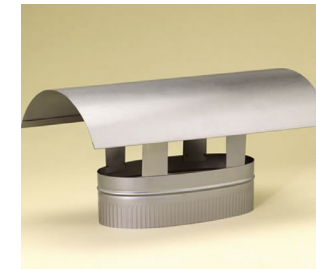

HomeSaver® OvalFlex™ Components

ALWAYS SPECIFY COMPONENT TO FIT SMALL OR LARGE OVALFLEX

Rain Cap

- Crimped male end
- 304 alloy

	Small	Large
Item #	COP21400	FD

O-O Adaptor: OvalFlex to OvalFlex

- Use for a male-end-down connection
- 304 alloy