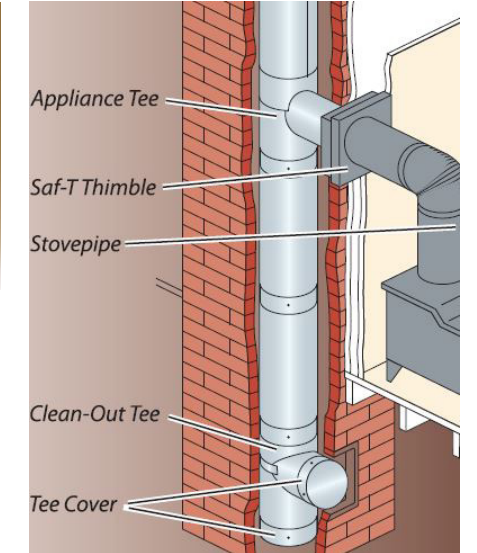

(C) Inside Dual-Mount Tee with Removable Take-Off

(D) Tee with Removable, Different-Diameter Take-Off

(E) Short Tee with 10" Long, Removable, Take-Off

(F) Tee Cover

304 Alloy Saf-T Liner Top Components

DESCRIPTION	Item #	5"	6"	7"	8"	9"	10"
(A) Tee, fixed take-off	Item #	COP21570	COP21670	COP21770	COP21870	—	—
	Size	11" H, 3.5" TO	12" H, 3" TO	13" H, 3.5" TO	14" H, 3.75" TO	—	—
(B) Tee, removable take-off	Item #	COP21575	COP21675	COP21775	COP21875	—	—
	Size	11" H, 3.5" TO	12" H, 3" TO	13" H, 3.5" TO	14" H, 3.75" TO	—	—
(C) Tee, removable take-off with inside dual mount	Item #	—	COP21671	—	COP21871	—	—
	Size	—	16" H, 5" TO	—	16" H, 5" TO	—	—
(D) Tee, different-diameter removeable take-offs	Item #	—	COP21625	COP21725	COP21825	—	—
	Size	—	15 7/8" H, 4 1/16" dia. TO	15 7/8" H, 4" dia. TO	15 7/8" H, 6 1/8" dia. TO	—	—
(E) Tee, short body with 10" long, removable take-off	Item #	—	COP21674	—	—	—	—
	Size	—	12" H, 10" TO	—	—	—	—
(F) Tee cover	Item #	03600487	03600489	03600490	03600491	03600528	03600523
	Size	—	—	—	—	—	—