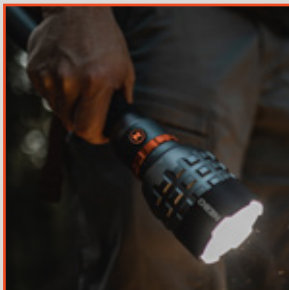

NEBO® DAVINCI™ 18000

LIGHT MODES

- Turbo (18,000 lumens): 30 second intervals* / 253 meters
  *After 30 seconds, light returns to the previously used mode to prevent overheating and protect the battery. Turbo mode can be reactivated at any time.
- High (10,000 lumens): 2 hours / 189 meters
- Medium (5,000 lumens): 3 hours / 133 meters
- Low (800 lumens): 12 hours / 53 meters
- Strobe (18,000 lumens): 2 hours / 253 meters

DESIGN

- USB rechargeable
- 2x adjustable zoom
- Smart Power Control (SPC)
- Smart Temperature Control (STC)
- Power indicator
- Battery charging indicator
- Anodized aircraft-grade aluminum
- Waterproof (IP67) and impact-resistant

OPERATION

- Side-positioned backlit button, Magnetic Mode Select Dial

ACCESSORIES

- USB charging cable
- Lanyard

BATTERIES

- Powered by internal rechargeable battery
  (Recharge time: 7 - 28 hours, depending on output of USB)

SPECS

- 3.0 lbs.
- Length: 14.27"
- Diameter: 2.685" (head) / 1.4" (barrel)

CALIFORNIA REQUIRED ⚠️ WARNING | Cancer and Reproductive Harm | www.P65Warnings.ca.gov