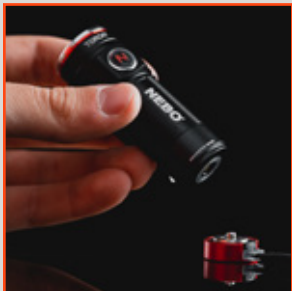

NEBO TORCHY

LIGHT MODES

- High (500 lumens) - 1 hour / 100 meters
- Medium (200 lumens) - 1.75 hours / 60 meters
- Low (50 lumens) - 6 hours / 30 meters
- Strobe (500 lumens) - 1 hour / 100 meters
- TURBO (1000 lumens) - 30 seconds / 130 meters

DESIGN

- Rechargeable
- Smart Power Control (SPC)
- Power Memory Setting
- Removable steel belt/pocket clip
- Anodized aircraft-grade aluminum
- Water and impact-resistant

OPERATION

- Side-positioned ON/OFF button with charging indicator

ACCESSORIES

- MagDock USB charging cable

BATTERIES

- Powered by internal rechargeable battery (Recharge time: 2 hours)

SPECS

- 0.1375 lbs.
- (H) 2.64" x (W) 0.98" x (D) 1.18"

CALIFORNIA REQUIRED ⚠️ WARNING | Cancer and Reproductive Harm | www.P65Warnings.ca.gov