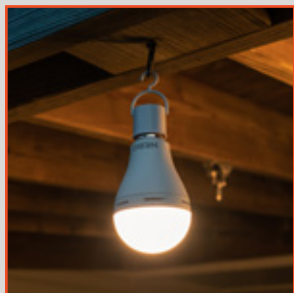

NEBO® BLACKOUT BACKUP™ EMERGENCY LED BULB

LIGHT MODES

- Fixture (850 lumens): 24 meters
- Backup High (500 lumens): 2 hours / 18 meters
- Backup Medium (185 lumens): 6 hours / 9 meters
- Backup Low (80 lumens): 12 hours / 6 meters

DESIGN

- Remains on without power
- Replaces standard (A70/A21) bulbs with E26 base
- Soft, white light (3,000K)
- 60W equivalent

OPERATION

- Standard screw base - turn ON fixture to activate
- Power cap with button - press to activate

ACCESSORIES

- Power cap for handheld use

SPECS

- 0.3 lb.
- (H) 5.12" x (W) 2.56" x (D) 2.56"

Actual Size

REMAINS ON EVEN WITHOUT POWER

The Blackout Backup Emergency LED Bulb functions just like a standard bulb, using a wall or lighting fixture, but its **rechargeable internal battery** stays charged and ready to provide your home with up to **12 hours of emergency lighting** during power outages.

UPC CODE	ITEM	MSRP
645397940586	NEB-ARE-0003	9.99
645397941866	NEB-DSP-0036	N/A

FREE WITH 48 PIECE ORDER

Floor Display Dimensions
(H) 51.5" x (W) 13.87" x (D) 12.4"

Box Dimensions
(H) 5.51" x (W) 2.84" x (D) 2.84"

PDQ Dimensions
(H) 9" x (W) 7" x (D) 11.78"