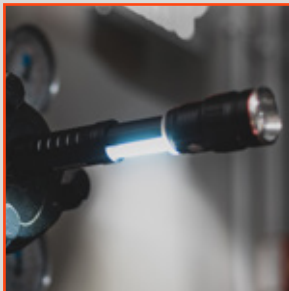

NEBO® SLYDE KING

LIGHT MODES

- C-O-B work light (500 lumens) - 3.5 hours / 37 meters
- Red light (40 lumens) - 5.5 hours / 9 meters
- Red flash - 24 hours / 9 meters
- Flashlight (500 lumens) - 2.5 hours / 160 meters

DESIGN

- Rechargeable
- OC™ Technology
- 4x adjustable zoom
- Dimmable + Power Memory Setting
- Direct-to-Red
- Anodized aircraft-grade aluminum
- Water and impact-resistant
- Powerful magnetic base
- Battery charging indicator

OPERATION

- Side-positioned, ON/OFF button; hold to dim
- C-O-B Work Light automatically turns ON when opened and OFF when closed

ACCESSORIES

- Micro USB to USB cable

BATTERIES

- Powered by internal rechargeable battery (3-4 hour recharge time)

SPECS

- 0.8 lbs.
- Length: Compacted: 6.875" / Extended: 9.5"
- Diameter: (Head) 1.75" / (Barrel) 1.25"

U.S. PATENT

- D 786,466 S

AVAILABLE COLORS

- Storm Gray
- Camo

CALIFORNIA REQUIRED ⚠️ WARNING | Cancer and Reproductive Harm | www.P65Warnings.ca.gov