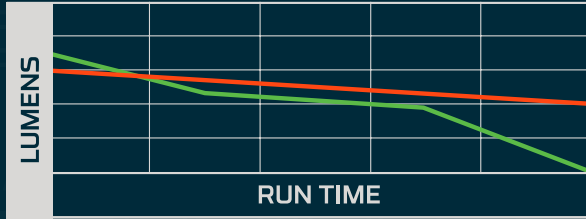

OPC

Optimized Power Curve™ efficiently utilizes battery power to provide a steadier, more consistent light beam.