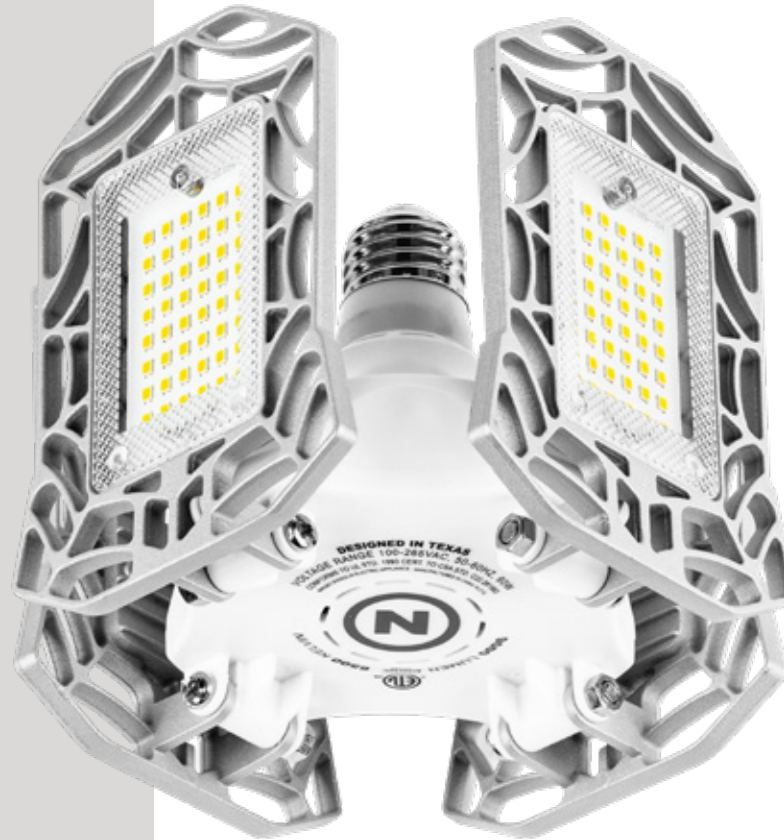

NEBO®

HIGH BRIGHT 9000

LIGHT MODE

- 9,000 lumens: 80 meters

DESIGN

- Four 90° adjustable LED panels
- Quick and easy installation
- 1100% more light than standard 60W bulb
- Energy efficient - only 60W

OPERATION

- Standard screw base; switch ON to activate

SPECS

- 0.75 lbs.
- Collapsed size: (H)4.97" x (W) 5.1" x (D) 4.55"