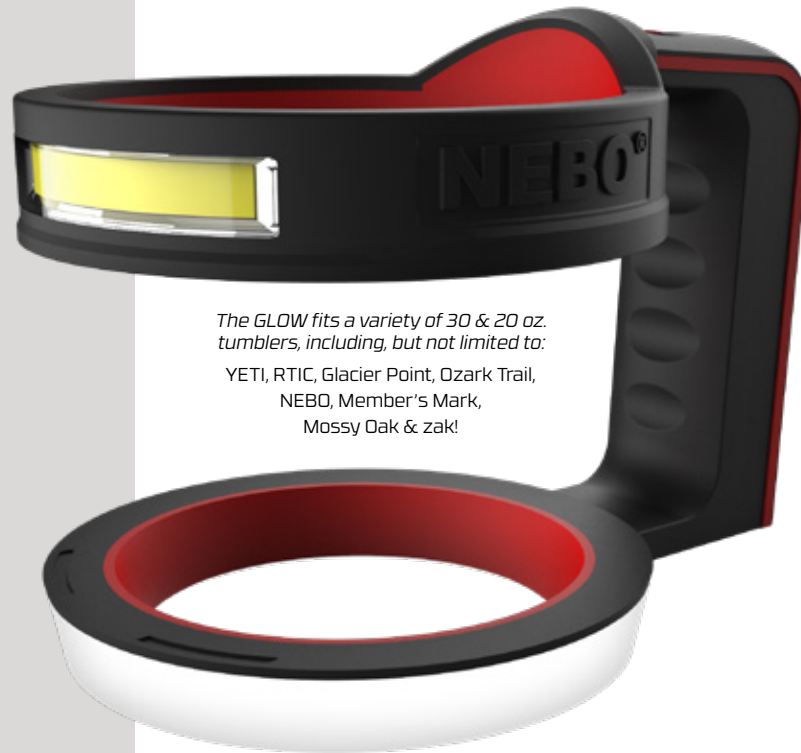

NEBO® GLOW™

LIGHT MODES

- Task Light (220 lumens) - 3 hours / 24 meters
- Lantern (130 lumens) - 3 hours / 15 meters
- Task + Lantern - 2 hours / 24 meters

DESIGN

- Ergonomic handle for 30 oz. tumbler
- ARCUS™ Technology
- Dimmable + Power Memory Setting
- Direct-to-Lantern feature
- Rubberized non-slip grip
- Water and impact-resistant

OPERATION

- Top-positioned, ON/OFF button; hold to dim

ACCESSORIES

- Insert to fit 20 oz. tumbler

BATTERIES

- Powered by 3 AAA batteries (included)

SPECS

- 0.47 lbs.
- (H) 4.625" x (W) 4.625" x (D) 6.75"

PATENT PENDING

The GLOW fits a variety of 30 & 20 oz. tumblers, including, but not limited to:

YETI, RTIC, Glacier Point, Ozark Trail,
NEBO, Member's Mark,
Mossy Oak & zak!