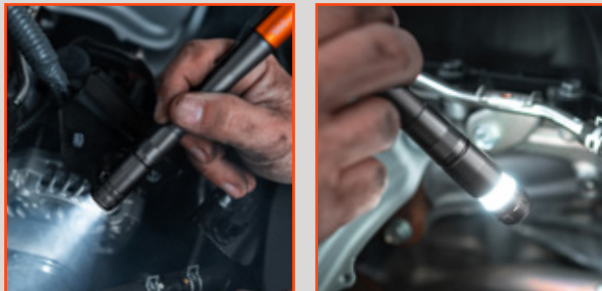

## SPECS

- 0.1375 lbs.
- Length: Compacted: 6.3" / Extended: 6.5"
- Diameter: 0.7"

Actual Size