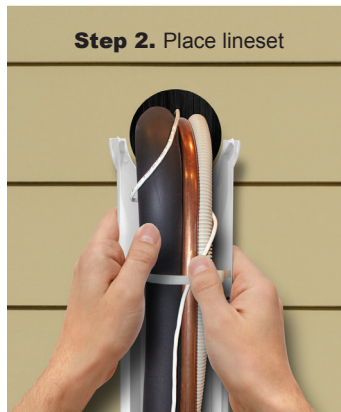

## Lineset Covers

**Professional grade ducting, protects and hides unsightly mini-split linesets in a snap!**

**Fortress:** • Standard professional grade • Satin finish • More moderate price point

- 2 sizes.** Duct & fittings are available in both 3<sup>1</sup>/<sub>2</sub>" or 4<sup>1</sup>/<sub>2</sub>"
- 4 colors.** Choose white, ivory, brown or gray.
- 17 fittings.** Assures complete flexibility of installation.
- 8' lengths.** 6 lengths per box
- 6 fittings per box.** Efficient ordering and inventory.
- 1 year warranty.**

## 3-Step Installation

**Application.** Fortress® is perfect for minisplits, high velocity and conventional split air conditioning systems.

**Strong.** Fortress® ducting is extruded with our special formula rigid polyvinyl chloride, which is UV and weather resistant. The result is a long lasting quality product that will remain attractive and provide protection for many years.

**Protective.** Fortress® protects lineset, wiring and drain hose from weather, vandalism, pet and pest damage.

**Easy to install.** Fortress® installs quickly, and can be easily accessed for repairs or replacement of the lineset.