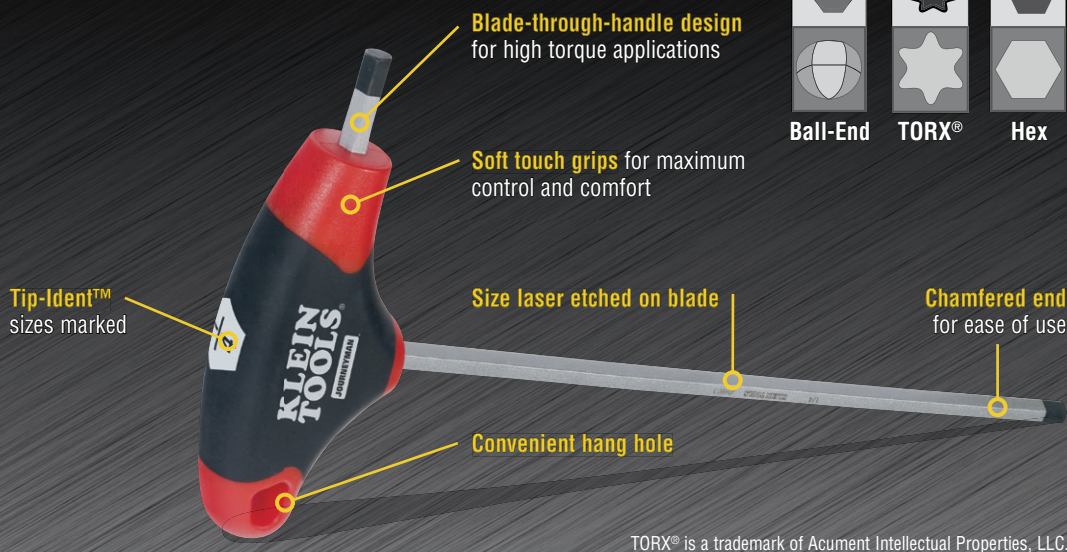

HEX-KEYS

JOURNEYMAN™ HEX-KEYS

TORX® is a trademark of Acument Intellectual Properties, LLC.

JOURNEYMAN™

T-Handle Hex-Keys – Metric

Includes core Journeyman™ T-handle Hex-Key features plus:

- Short blade-through-handle provides maximum tool versatility
- Set includes metal stand for convenient hanging, storage on bench or wall

JTH6M8BE

Cat. No.	Hex Size	Short Arm Drive Type	Long Arm Drive Type	Blade Length
6" Length				
JTH6M2	2 mm	Hex	Hex	6" (15.2 cm)
JTH6M25	2.5 mm	Hex	Hex	6" (15.2 cm)
JTH6M3	3 mm	Hex	Hex	6" (15.2 cm)
JTH6M4	4 mm	Hex	Hex	6" (15.2 cm)
JTH6M5	5 mm	Hex	Hex	6" (15.2 cm)
JTH6M6	6 mm	Hex	Hex	6" (15.2 cm)
JTH6M8	8 mm	Hex	Hex	6" (15.2 cm)
JTH6M10	10 mm	Hex	Hex	6" (15.2 cm)
JTH6M2BE	2 mm	Hex	Ball-End	6" (15.2 cm)
JTH6M25BE	2.5 mm	Hex	Ball-End	6" (15.2 cm)
JTH6M3BE	3 mm	Hex	Ball-End	6" (15.2 cm)
JTH6M4BE	4 mm	Hex	Ball-End	6" (15.2 cm)
JTH6M5BE	5 mm	Hex	Ball-End	6" (15.2 cm)
JTH6M6BE	6 mm	Hex	Ball-End	6" (15.2 cm)
JTH6M8BE	8 mm	Hex	Ball-End	6" (15.2 cm)
JTH6M10BE	10 mm	Hex	Ball-End	6" (15.2 cm)
9" Length				
JTH9M2	2 mm	Hex	Hex	9" (22.9 cm)
JTH9M25	2.5 mm	Hex	Hex	9" (22.9 cm)
JTH9M3	3 mm	Hex	Hex	9" (22.9 cm)
JTH9M4	4 mm	Hex	Hex	9" (22.9 cm)
JTH9M5	5 mm	Hex	Hex	9" (22.9 cm)
JTH9M6	6 mm	Hex	Hex	9" (22.9 cm)
JTH9M8	8 mm	Hex	Hex	9" (22.9 cm)
JTH9M10	10 mm	Hex	Hex	9" (22.9 cm)

T-Handle Hex-Key Sets with Metal Stand		
8-Pc 6" Ball-End JTH68MB	8-Pc 6" Hex End JTH68M	8-Pc 9" Hex End JTH98M
—	●	—
—	●	—
—	●	—
—	●	—
—	●	—
—	●	—
—	●	—
—	●	—
●	—	—
●	—	—
●	—	—
●	—	—
●	—	—
●	—	—
●	—	—
—	—	●
—	—	●
—	—	●
—	—	●
—	—	●
—	—	●
—	—	●