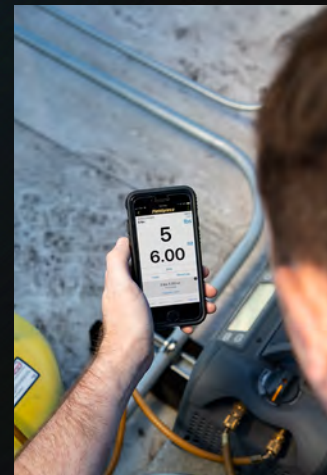

JL3KH6

Job Link® System Probes

Easy, long range, powerful

Take a full system snapshot quickly and easily with Job Link Probes. Each tool is designed for agility and speed. The pressure probe fits into tight spaces. The pipe clamp uses a new rapid rail thermocouple design delivering accuracy, speed, and agility, even on the most awkward pipe configurations. The psychrometer's flexible narrow probe and configurable magnet make it easy to measure supply plenums, ducts, or elevated registers. All probes are expandable for multi-circuit systems. Do more with Job Link!

- 350' Range
- iOS® and Android™
- Water resistant
- Email reports
- Instant and accurate pipe temps
- High/Low side switch and indicator
- Connect directly to mobile device
- Quick-access protective case

Job Link

Quickly and easily diagnose the system correctly the first time to prevent call backs.

- Live measurements
- Advanced calculations
- System diagnostics
- Free PDF reports

Job Link Pro

\$12/mo

Everything in Job Link plus:

- Cloud storage
- Inspection checklists
- Photos and notes
- Customer and equipment history
- Build teams
- Live Look-in

Job Link Pro + Invoicing

\$29/mo

Everything in Job Link and Job Link Pro plus:

- Professional invoicing
- Customizable parts and equipment
- Customizable hourly rates
- QuickBooks online integration