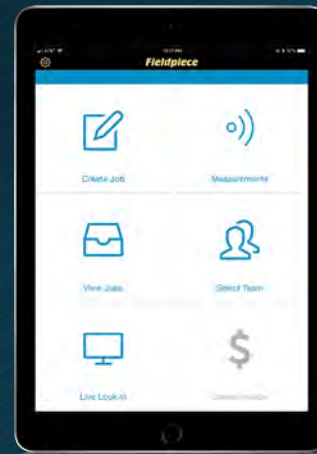

JL3KH6

Job Link® System Probes

Easy, long range, powerful

Take a full system snapshot quickly and easily with Job Link Probes. Each tool is designed for agility and speed. The pressure probe fits into tight spaces. The pipe clamp uses a new rapid rail thermocouple design delivering accuracy, speed, and agility, even on the most awkward pipe configurations. The psychrometer's flexible narrow probe and configurable magnet make it easy to measure supply plenums, ducts, or elevated registers. All probes are expandable for multi-circuit systems. Do more with Job Link!

- 350' Range
- iOS® and Android™
- Water resistant
- Email reports
- Instant and accurate pipe temps
- High/Low side switch and indicator
- Connect directly to mobile device
- Quick-access protective case

Tablet not included

Phone not included

Job Link® System Mobile App

Access a variety of Fieldpiece tools through the most advanced wireless system on the market today. Visit fieldpiecejoblink.com to sign up today!