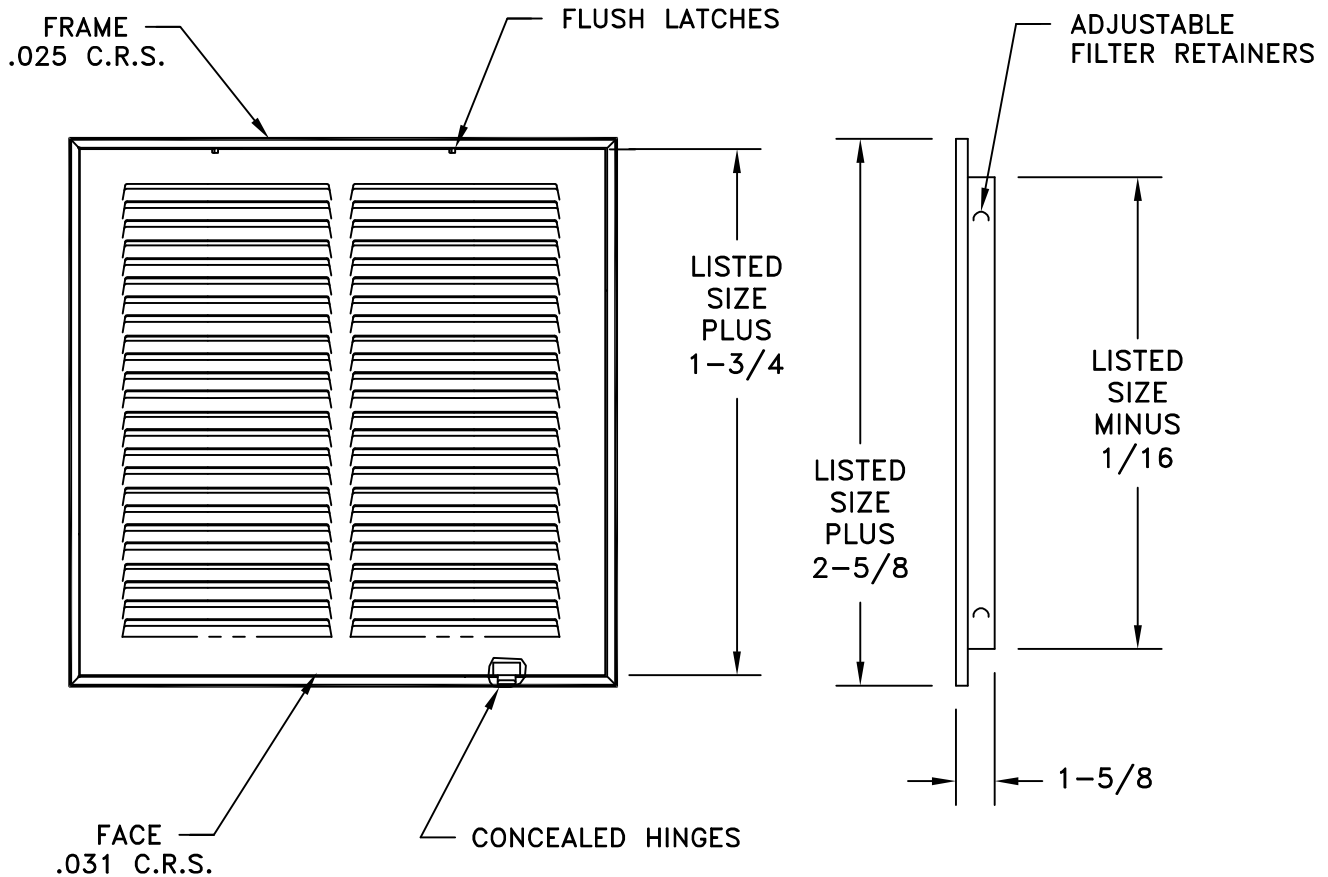

- FLUSH, REMOVABLE FACE WITH CONCEALED LATCHES AND HINGES, CAN BE INSTALLED TWO WAYS
- 1/3 INCH SPACED FINS SET AT 20 DEGREES
- EQUIPPED WITH FILTER RETAINERS
- USES NOMINAL 1 INCH DISPOSABLE FILTERS
- MINIMUM SIZE = 10 X 10
- MAXIMUM SIZE = 36 X 24, 30 X 30, 24 X 36
- FINISH: WHITE (W) ENAMEL

JOB NAME: _____	SUBMITTED BY: _____	DATE: 08/23/2013	SD-2421
LOCATION: _____		659 Steel Lanced Face Filter Grille	
ARCHITECT: _____			
ENGINEER: _____			
CONTRACTOR: _____			