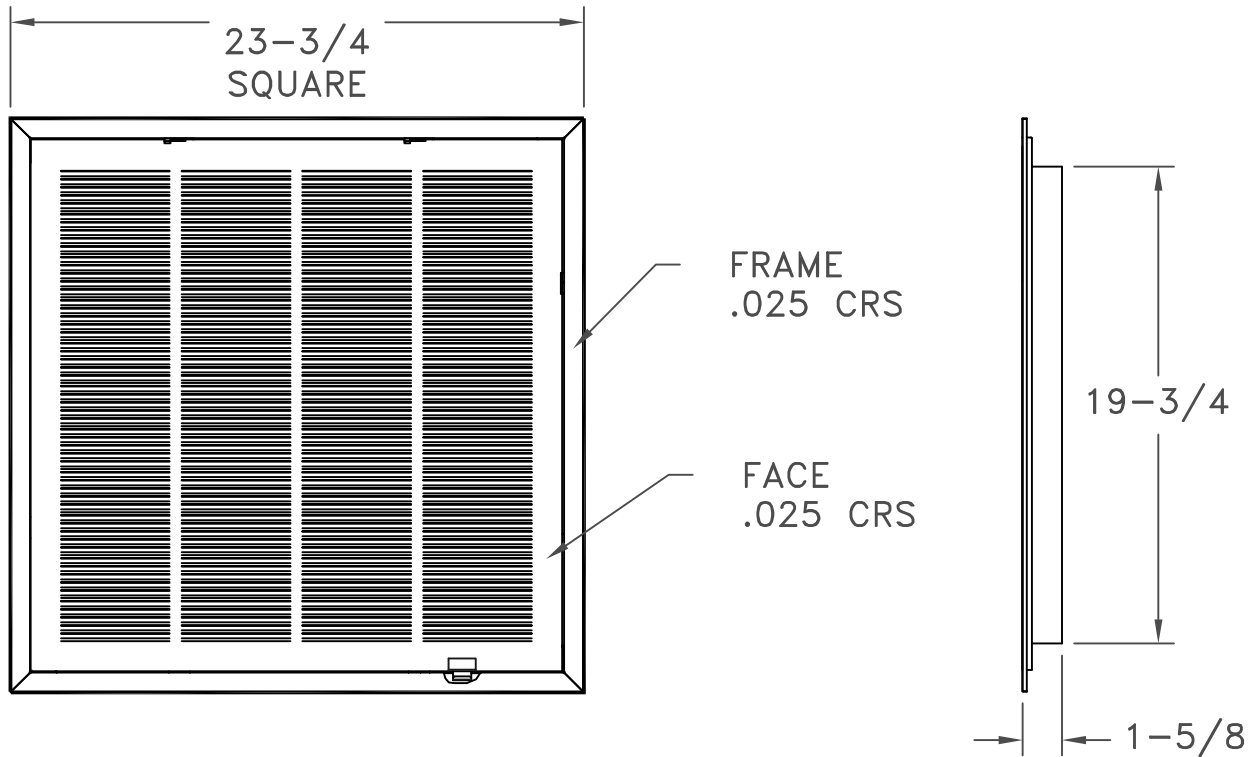

- FLUSH, REMOVABLE FACE WITH HIDDEN LATCHES AND HINGES CAN BE INSTALLED IN ANY DIRECTION
- USES NOMINAL 1 X 20 X 20 INCH DISPOSABLE FILTERS
- FINISH: WHITE (W) ENAMEL

JOB NAME: _____	SUBMITTED BY: _____	DATE: 06/27/2013	SD-9405
LOCATION: _____		<b>659T</b> Steel T-Bar Lanced Face Filter Grille	
ARCHITECT: _____			
ENGINEER: _____			
CONTRACTOR: _____			