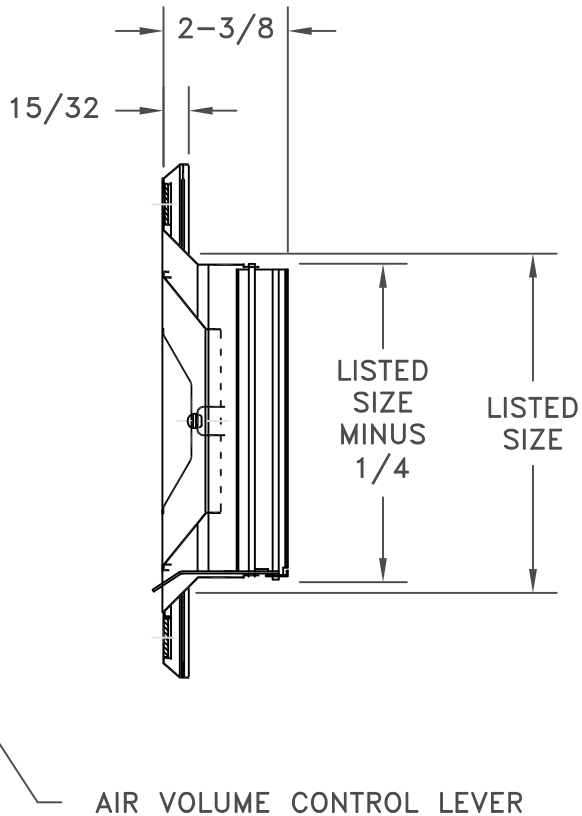

- INTEGRAL MULTI-SHUTTER DAMPER
- AVAILABLE IN SIZES 6 X 6 THROUGH 14 X 14 IN 2 INCH INCREMENTS
- Surface Mounted Diffuser
- FINISH: WHITE (W) ENAMEL

4 WAY CORE SHOWN

FLOW PATTERNS

1 WAY
A501-MS

2 WAY
A502-MS

3 WAY
A503-MS

4 WAY
A504-MS

2 WAY
CORNER
A505-MS

JOB NAME: _____
 LOCATION: _____
 ARCHITECT: _____
 ENGINEER: _____
 CONTRACTOR: _____

SUBMITTED BY: _____

DATE: 01/30/2017 | SD-2300

A500MS
 Aluminum Square Diffuser
 With Multi-Shutter Damper