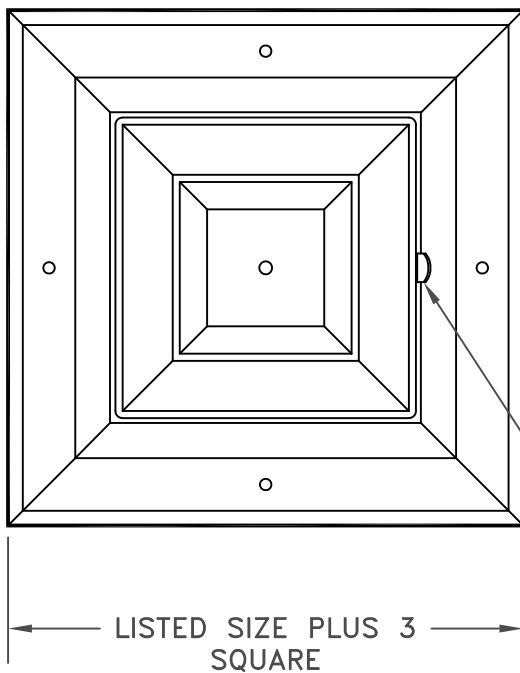

- INTEGRAL MULTI-SHUTTER DAMPER
- AVAILABLE IN SIZES 6 X 6 THROUGH 14 X 14 IN 2 INCH INCREMENTS
- Surface Mounted Diffuser
- FINISH: WHITE (W) ENAMEL

4 WAY CORE SHOWN

FLOW PATTERNS

1 WAY
A501-MS

2 WAY
A502-MS