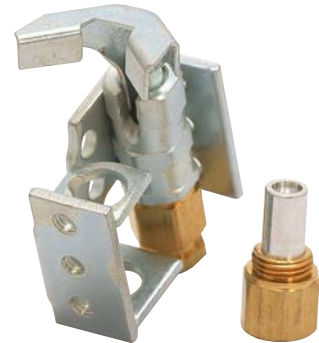

BASO Gas Products LLC

J Series Universal Multi-Mount Standing Pilot Burners

Description

The J Series Universal Multi-Mount Standing Pilot Burners are used in standing pilot applications and are available in three models. Mounting brackets on all four sides of each burner permit adaptation to almost any application.

The pilot burners are individually packed in a plastic bag with one natural gas inlet installed, one LP inlet fitting and necessary parts for mounting.

Features

- Three tapped holes in each bracket for vertical adjustment
- Natural gas or LP inlet fitting supplied
- Necessary parts for mounting furnished in each package

Agency Listing

- CSA (AGA/CGA) Certification number 229521-1656071

J999MYA-2

Typical Installations

Selection Chart

Part Number	Type of Pilot	Natural Gas Inlet Fitting	LP Inlet Fitting
J999MHA-2H	"L" Channel	Y90AA-7223	Y90AA-4211
J999MKA-2H	Shell	Y90AA-7221	Y90AA-4210
J999MYA-2H	"Y" Channel	Y90AA-6221	Y90AA-4211