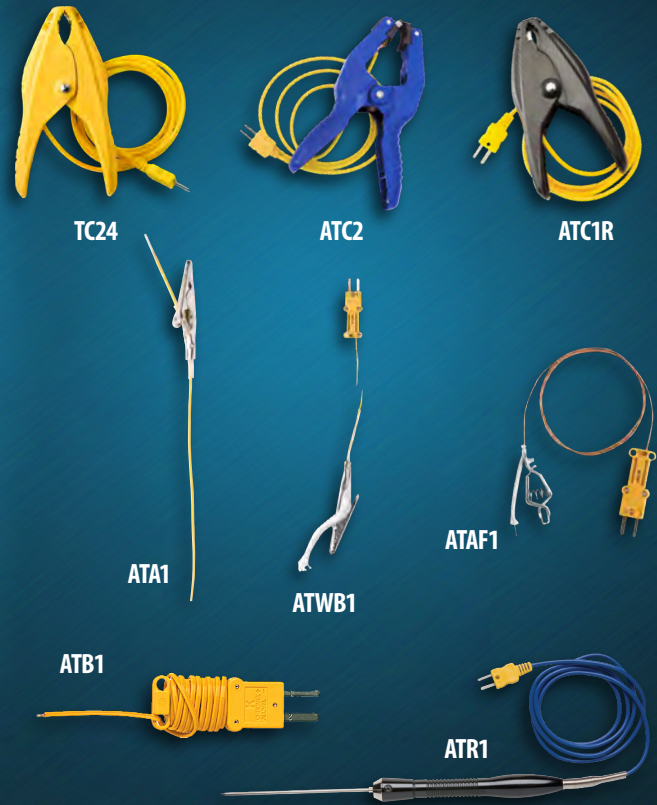

## IR Pocket Thermometer with LED Flashlight

SIL2

Great accuracy and a built-in LED flashlight.

- 1:1 field of view
- Automatic data hold
- Select °F or °C

## Digital Pocket Psychrometer

PRH2

Everyday measurements at your fingertips.

- Wet bulb, dry bulb, dew point, %RH
- Quick walk-around measurements
- Easy in duct readings
- Helps calculate target superheat

## All Fieldpiece thermocouples work with Fieldpiece meters that take temperature.

Model	Description	MAX° F PROBE TEMP
ATBI	Bead type standard	400
ATAI	Bead type with alligator	400
ATAFI	HI-temp bead type with alligator	900
ATWBI	Wet bulb (sock) with alligator	200
ATCIR	Pipe clamp-refrig. (1/8-to 3/4")	257
TC24	Fast Reacting Pipe clamp-Temp. (3/8-to 1 3/8")	257
ATC2	Pipe clamp (up to 2 1/4")	180
ATEXT10	10' extension cables	400
ATRI	4.5- piercing rod with handle	1500