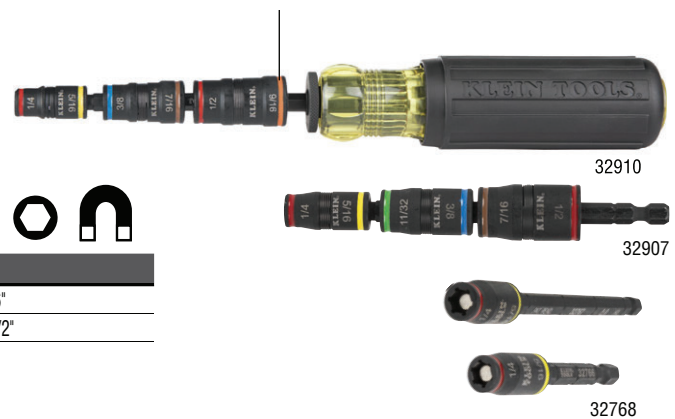

## 26-Piece Pro Impact Power Bit Set

- 4" (10.2 cm) bit extension with strong magnet to keep bits in place
- S2 Impact-Rated Steel for maximum life
- 1-1/4" (3.2 cm) precision machined bits are longer and easier to grip
- 2-5/8" (6.7 cm) nut drivers reach easily into junction boxes
- Extended 4" (10.2 cm) Phillips and Square bit for those hard-to-reach fasteners
- Hidden loose bit storage and a spring-loaded stay-shut latch

1-1/4" (3.2 cm) Length

4" (10.2 cm) Length

2-5/8" (6.7 cm) Length

4" (10.2 cm) Bit Extension

## Impact Flip Sockets

- Patent-pending design with onboard storage
- Quickly and easily change blade between a screwdriver handle and an impact driver
- Multi-function 1/4" socket has both shallow (driver) and deep (bit holder) configurations for added versatility
- Powerful Rare-Earth magnet securely holds bits and hex head fasteners
- Detachable sockets allow for easy removal of metal shavings from magnet
- Features 1/4" Quick-Connect adapter for easy use with an impact driver

Now with 9/16" Socket

32910

32907

32768

Cat. No.	Description	Hex Sizes Included
32910	7-in-1 Impact Flip Socket	1/4", 5/16", 3/8", 7/16", 1/2", 9/16"
32907	7-in-1 Impact Flip Socket Set - No Handle	1/4", 5/16", 11/32", 3/8", 7/16", 1/2"
32766	3-in-1 Impact Flip Socket, 3" (7.6 cm) Length	
32767	3-in-1 Impact Flip Socket, 5" (12.7 cm) Length	1/4", 5/16"
32768	2-Piece Impact Flip Socket Set (includes 32766/32767)	