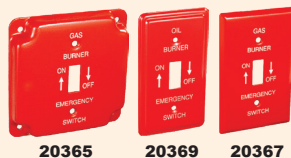

## Steel Electrical Box Covers

ITEM NO.	DESCRIPTION	STD QTY	U M
7606	Blank 1/2" K.O. In Center (4" Sq Bx)	50	EA
7607	Flat Blank (4" Square Box)	50	EA
7608	1/2" Depth For Single Flush (4" Sq)	50	EA
7609	One Toggle Switch (4" Square Box)	50	EA
7610	One Duplex Receptacle (4" Sq Bx)	50	EA
7611	Two Toggle Switch (4" Sq Bx)	50	EA
7612	1 Switch & 1 Receptacle (4" Sq)	50	EA
7613	Two Receptacles (4" Sq Bx)	50	EA
7624	1/2" Raised GFCI Receptacle Cover	50	EA
7615	Raised 1/2" (4-11/16" Sq Bx)	25	EA
7616	Blank 1/2" K.O. (4-11/16" Sq Bx)	25	EA
7620	Duplex Receptacle (Handy Box)	100	EA
7621	Toggle Switch (Handy Box)	100	EA
7622	Blank, (Handy Box)	100	EA
7623	Blank 1/2" K.O. (Handy Box)	100	EA
7601	Flat Blank (4" Octagon Box)	100	EA
7603	Toggle Switch (4" Octagon Box)	50	EA
7604	Blank 1/2" K.O. (4" Octagon Box)	50	EA

## Plastic Wall Plates

ITEM NO.	DESCRIPTION	STD QTY	U M
8631	Single Toggle, Plastic, Ivory	25	EA
16101	Single Toggle, Plastic, White	25	EA
8633	Duplex Recept., Plastic, Ivory	25	EA
16102	Duplex Recept., Plastic, White	25	EA
16104	Blank, Plastic, White	25	EA

## Red Safety Switch Covers

- Red metal covers

ITEM NO.	DESCRIPTION	STD QTY	CTN QTY	U M
20365	Gas For 4" Square Box (4" x 4")	5	50	EA
20366	Gas For Utility/Handy Box (2-1/3" x 4-1/4")	5	100	EA
20367	Gas For Flush Mount (2-3/4" x 4-1/2")	5	25	EA
20368	Oil For 4" Square Box (4" x 4")	5	50	EA
20369	Oil For Utility/Handy Box (2-1/3" x 4-1/4")	5	100	EA
20370	Oil For Flush Mount (2-3/4" x 4-1/2")	5	25	EA