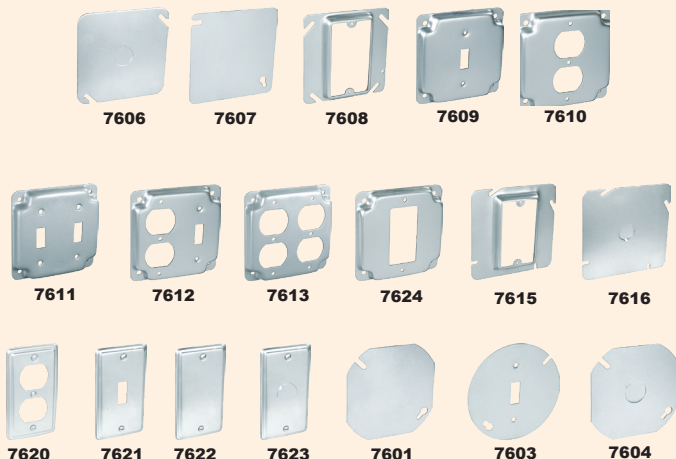

## Steel Electrical Boxes & Extension Rings

ITEM NO.	DESCRIPTION	STD QTY	U M
7583	4" Octagon Box 1-1/2" Deep	50	EA
7584	4" Octagon Box 2-1/8" Deep	25	EA
7587	4" Square Box 1-1/2" Deep	50	EA
7588	4" Square Box 2-1/8" Deep	25	EA
13431	4" Square Box 1-1/2" Deep 1/2" KOs	50	EA
13432	4" Square 1-1/2" Deep 1/2" & 3/4" KOs	50	EA
13434	4" Square Extension 1-1/2" Deep	50	EA
7591	4-11/16" Square Box 2-1/8" Deep	25	EA

## Steel Electrical Box Covers

ITEM NO.	DESCRIPTION	STD QTY	U M
7606	Blank 1/2" K.O. In Center (4" Sq Bx)	50	EA
7607	Flat Blank (4" Square Box)	50	EA
7608	1/2" Depth For Single Flush (4" Sq)	50	EA
7609	One Toggle Switch (4" Square Box)	50	EA
7610	One Duplex Receptacle (4" Sq Bx)	50	EA
7611	Two Toggle Switch (4" Sq Bx)	50	EA
7612	1 Switch & 1 Receptacle (4" Sq)	50	EA
7613	Two Receptacles (4" Sq Bx)	50	EA
7624	1/2" Raised GFCI Receptacle Cover	50	EA
7615	Raised 1/2" (4-11/16" Sq Bx)	25	EA
7616	Blank 1/2" K.O. (4-11/16" Sq Bx)	25	EA
7620	Duplex Receptacle (Handy Box)	100	EA
7621	Toggle Switch (Handy Box)	100	EA
7622	Blank, (Handy Box)	100	EA
7623	Blank 1/2" K.O. (Handy Box)	100	EA
7601	Flat Blank (4" Octagon Box)	100	EA
7603	Toggle Switch (4" Octagon Box)	50	EA
7604	Blank 1/2" K.O. (4" Octagon Box)	50	EA

## Plastic Wall Plates

ITEM NO.	DESCRIPTION	STD QTY	U M
8631	Single Toggle, Plastic, Ivory	25	EA
16101	Single Toggle, Plastic, White	25	EA
8633	Duplex Recept., Plastic, Ivory	25	EA
16102	Duplex Recept., Plastic, White	25	EA
16104	Blank, Plastic, White	25	EA

## Red Safety Switch Covers

- Red metal covers

ITEM NO.	DESCRIPTION	STD QTY	CTN QTY	U M
20365	Gas For 4" Square Box (4" x 4")	5	50	EA
20366	Gas For Utility/Handy Box (2-1/3" x 4-1/4")	5	100	EA
20367	Gas For Flush Mount (2-3/4" x 4-1/2")	5	25	EA
20368	Oil For 4" Square Box (4" x 4")	5	50	EA
20369	Oil For Utility/Handy Box (2-1/3" x 4-1/4")	5	100	EA
20370	Oil For Flush Mount (2-3/4" x 4-1/2")	5	25	EA