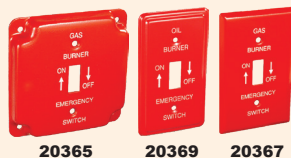

Steel Electrical Box Covers

ITEM NO.	DESCRIPTION	STD QTY	U M
7606	Blank 1/2" K.O. In Center (4" Sq Bx)	50	EA
7607	Flat Blank (4" Square Box)	50	EA
7608	1/2" Depth For Single Flush (4" Sq)	50	EA
7609	One Toggle Switch (4" Square Box)	50	EA
7610	One Duplex Receptacle (4" Sq Bx)	50	EA
7611	Two Toggle Switch (4" Sq Bx)	50	EA
7612	1 Switch & 1 Receptacle (4" Sq)	50	EA
7613	Two Receptacles (4" Sq Bx)	50	EA
7624	1/2" Raised GFCI Receptacle Cover	50	EA
7615	Raised 1/2" (4-11/16" Sq Bx)	25	EA
7616	Blank 1/2" K.O. (4-11/16" Sq Bx)	25	EA
7620	Duplex Receptacle (Handy Box)	100	EA
7621	Toggle Switch (Handy Box)	100	EA
7622	Blank, (Handy Box)	100	EA
7623	Blank 1/2" K.O. (Handy Box)	100	EA
7601	Flat Blank (4" Octagon Box)	100	EA
7603	Toggle Switch (4" Octagon Box)	50	EA
7604	Blank 1/2" K.O. (4" Octagon Box)	50	EA

Plastic Wall Plates

ITEM NO.	DESCRIPTION	STD QTY	U M
8631	Single Toggle, Plastic, Ivory	25	EA
16101	Single Toggle, Plastic, White	25	EA
8633	Duplex Recept., Plastic, Ivory	25	EA
16102	Duplex Recept., Plastic, White	25	EA
16104	Blank, Plastic, White	25	EA

Red Safety Switch Covers

- Red metal covers

ITEM NO.	DESCRIPTION	STD QTY	CTN QTY	U M
20365	Gas For 4" Square Box (4" x 4")	5	50	EA
20366	Gas For Utility/Handy Box (2-1/3" x 4-1/4")	5	100	EA
20367	Gas For Flush Mount (2-3/4" x 4-1/2")	5	25	EA
20368	Oil For 4" Square Box (4" x 4")	5	50	EA
20369	Oil For Utility/Handy Box (2-1/3" x 4-1/4")	5	100	EA
20370	Oil For Flush Mount (2-3/4" x 4-1/2")	5	25	EA