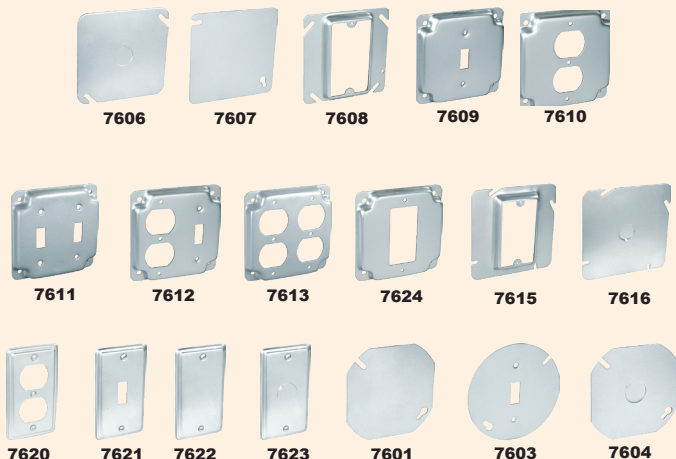

Steel Electrical Boxes & Extension Rings

ITEM NO.	DESCRIPTION	STD QTY	U M
7583	4" Octagon Box 1-1/2" Deep	50	EA
7584	4" Octagon Box 2-1/8" Deep	25	EA
7587	4" Square Box 1-1/2" Deep	50	EA
7588	4" Square Box 2-1/8" Deep	25	EA
13431	4" Square Box 1-1/2" Deep 1/2" KOs	50	EA
13432	4" Square 1-1/2" Deep 1/2" & 3/4" KOs	50	EA
13434	4" Square Extension 1-1/2" Deep	50	EA
7591	4-11/16" Square Box 2-1/8" Deep	25	EA

Steel Electrical Box Covers

ITEM NO.	DESCRIPTION	STD QTY	U M
7606	Blank 1/2" K.O. In Center (4" Sq Bx)	50	EA
7607	Flat Blank (4" Square Box)	50	EA
7608	1/2" Depth For Single Flush (4" Sq)	50	EA
7609	One Toggle Switch (4" Square Box)	50	EA
7610	One Duplex Receptacle (4" Sq Bx)	50	EA
7611	Two Toggle Switch (4" Sq Bx)	50	EA
7612	1 Switch & 1 Receptacle (4" Sq)	50	EA
7613	Two Receptacles (4" Sq Bx)	50	EA
7624	1/2" Raised GFCI Receptacle Cover	50	EA
7615	Raised 1/2" (4-11/16" Sq Bx)	25	EA
7616	Blank 1/2" K.O. (4-11/16" Sq Bx)	25	EA
7620	Duplex Receptacle (Handy Box)	100	EA
7621	Toggle Switch (Handy Box)	100	EA
7622	Blank, (Handy Box)	100	EA
7623	Blank 1/2" K.O. (Handy Box)	100	EA
7601	Flat Blank (4" Octagon Box)	100	EA
7603	Toggle Switch (4" Octagon Box)	50	EA
7604	Blank 1/2" K.O. (4" Octagon Box)	50	EA

Plastic Wall Plates

ITEM NO.	DESCRIPTION	STD QTY	U M
8631	Single Toggle, Plastic, Ivory	25	EA
16101	Single Toggle, Plastic, White	25	EA
8633	Duplex Recept., Plastic, Ivory	25	EA
16102	Duplex Recept., Plastic, White	25	EA
16104	Blank, Plastic, White	25	EA

Red Safety Switch Covers

- Red metal covers

ITEM NO.	DESCRIPTION	STD QTY	CTN QTY	U M
20365	Gas For 4" Square Box (4" x 4")	5	50	EA
20366	Gas For Utility/Handy Box (2-1/3" x 4-1/4")	5	100	EA
20367	Gas For Flush Mount (2-3/4" x 4-1/2")	5	25	EA
20368	Oil For 4" Square Box (4" x 4")	5	50	EA
20369	Oil For Utility/Handy Box (2-1/3" x 4-1/4")	5	100	EA
20370	Oil For Flush Mount (2-3/4" x 4-1/2")	5	25	EA