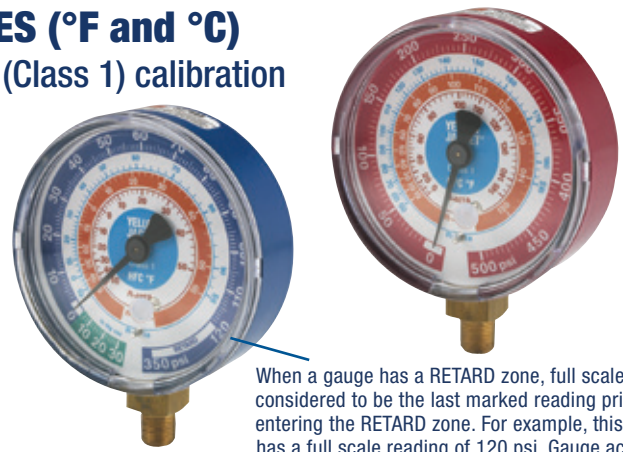

3-1/8" (80 mm) DRY MANIFOLD GAUGES (°F and °C) RED, BLUE AND BLACK With 1% accuracy (Class 1) calibration

Large 3-1/8" gauges are housed in a red or blue steel case with front recalibrator screw. High visibility colored temperature scales are easy to read through the full view polycarbonate crystal.

- Flutterless™ technology with brass surge protector to minimize needle pulsation
- Brass gauge movement
- Copper alloy Bourdon tube
- 1/8" NPT Male connection
- Calibrated to 1% accuracy
- Color-coded red for pressure and blue for compound
- Color-coded refrigerant types

When a gauge has a RETARD zone, full scale is considered to be the last marked reading prior to entering the RETARD zone. For example, this gauge has a full scale reading of 120 psi. Gauge accuracy is not specified in the RETARD zone.

Universal Gauges (°F - Fahrenheit and °C - Celsius)			
UPC#	Description	Pressure scale	Refrigerants
49109	3-1/8" Red pressure	kPa and psi	R-32/410A
49110	3-1/8" Blue compound	kPa and psi	
49141	3-1/8" Heat pump red dial	0 - 800 psi	R-410A
49142	3-1/8" Heat pump blue dial	0 - 800 psi	
49155	3-1/8" Red pressure	bar, psi and kPa	R-32
49156	3-1/8" Blue compound	bar, psi and kPa	
49159	3-1/8" Red pressure	bar and psi	R-32/410A
49160	3-1/8" Blue compound	bar and psi	
49259	3-1/8" Red pressure	bar and psi	R-32/410A
49260	3-1/8" Blue compound	bar and psi	