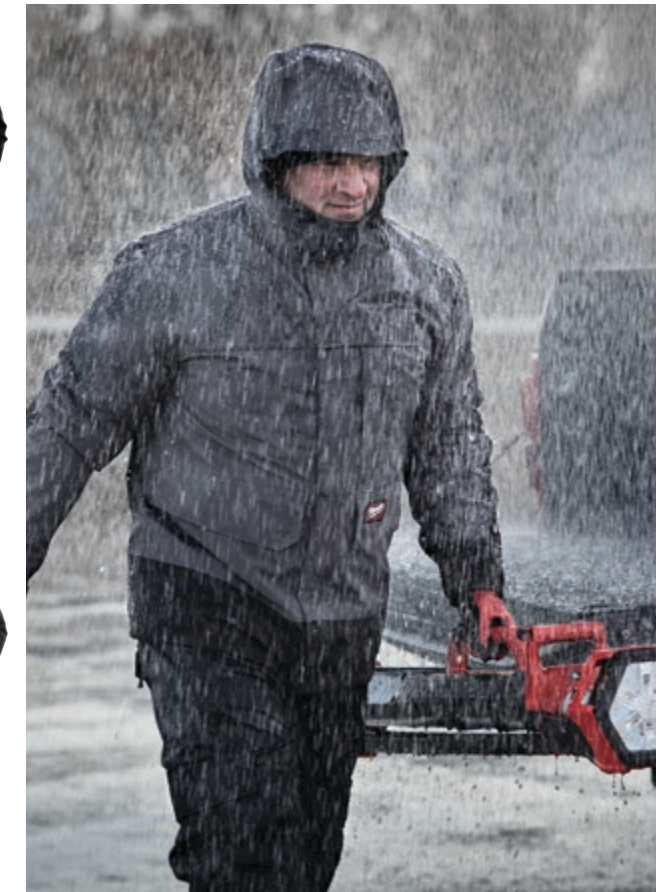

M12™ Heated AXIS™ Layering System w/ GRIDIRON™ Work Shell Kit

Black 255B-21 (S – 3X)* ■ 255B

Specifications:

Heat Zones	3 (Chest, Back, Shoulders)
Heat Settings	3 (High, Medium, Low)
Run-Time	Up to 8 Hours
Outer Material	GRIDIRON™ Ripstop Polyester
Insulation	60G Body / 40G Sleeve
Washer / Dryer Safe	Yes

Includes: GRIDIRON™ Work Shell, M12™ Heated AXIS™ Jacket, (1) M12™ REDLITHIUM™ CP2.0 Battery Pack, Micro-USB 3 ft Cable and Wall Plug, Charger and Power Source

*MODEL NUMBER EXAMPLE
202B-21XL = M12™ Heated TOUGHSHELL™ Black Jacket Kit in Extra Large