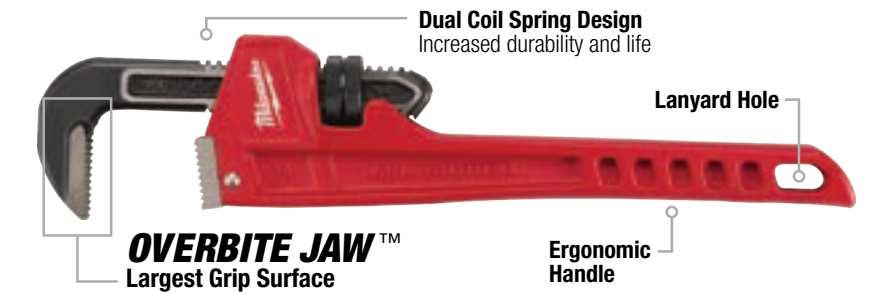

CHEATER

CHEATER ALUMINUM ADAPTABLE PIPE WRENCH

**MOST ADAPTABLE.
ALL-IN-ONE.**

Ergonomic Handle
Maximum Comfort

Model #	Description	Material	Max Jaw Capacity
48-22-7318	CHEATER Aluminum Adaptable Pipe Wrench	Aluminum	2-1/2"

CHEATER STEEL ADAPTABLE PIPE WRENCH

3 LENGTH DESIGN

Hardened Jaws
Increased Durability and Grip

Model #	Description	Material	Max Jaw Capacity
48-22-7314	CHEATER Steel Adaptable Pipe Wrench	Steel	2-1/2"

STEEL & ALUMINUM PIPE WRENCHES

LARGEST GRIP SURFACE

Steel

Aluminum

Model #	Description	Length	Material	Max Jaw Capacity
48-22-7106	6" Steel Pipe Wrench	6"	Steel	3/4"
48-22-7108	8" Steel Pipe Wrench	8"	Steel	1"
48-22-7110	10" Steel Pipe Wrench	10"	Steel	1-1/2"
48-22-7112	12" Steel Pipe Wrench	12"	Steel	2"
48-22-7114	14" Steel Pipe Wrench	14"	Steel	2"
48-22-7118	18" Steel Pipe Wrench	18"	Steel	2-1/2"
48-22-7124	24" Steel Pipe Wrench	24"	Steel	3"
48-22-7136	36" Steel Pipe Wrench	36"	Steel	5"
48-22-7148	48" Steel Pipe Wrench	48"	Steel	6"

STEEL OFFSET HEX PIPE WRENCH

SMOOTH JAW WON'T MAR SURFACES

Protects Chrome Surfaces

Model #	Description	Material	Max Jaw Capacity
48-22-7171	Steel Offset Hex Pipe Wrench	Steel	2-5/8"

STEEL SMOOTH JAW PIPE WRENCH