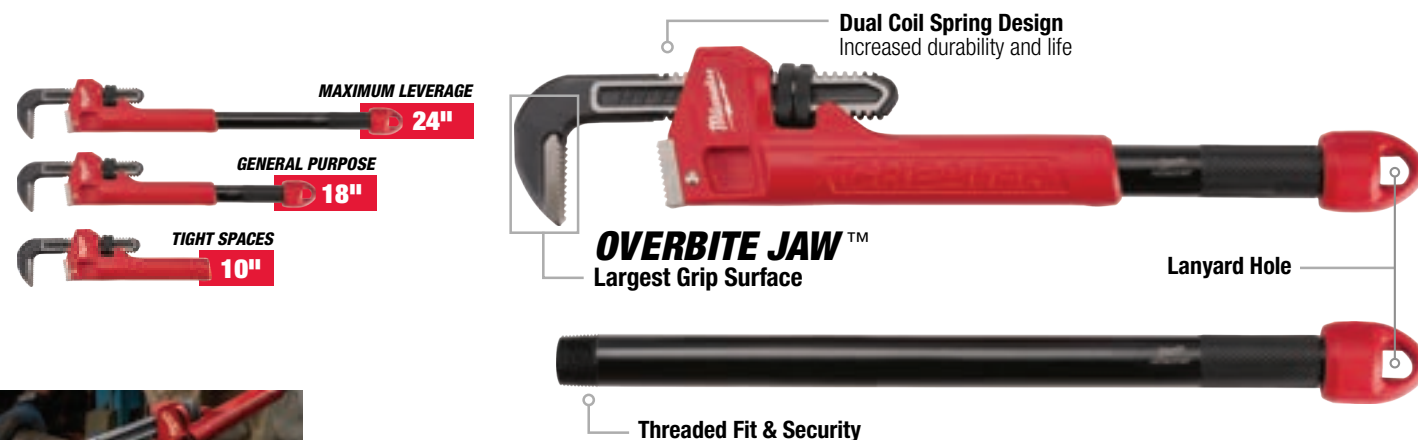

CHEATER

CHEATER ALUMINUM ADAPTABLE PIPE WRENCH

**MOST ADAPTABLE.
ALL-IN-ONE.**

Ergonomic Handle
Maximum Comfort

Model #	Description	Material	Max Jaw Capacity
48-22-7318	CHEATER Aluminum Adaptable Pipe Wrench	Aluminum	2-1/2"

CHEATER STEEL ADAPTABLE PIPE WRENCH

3 LENGTH DESIGN

Hardened Jaws
Increased Durability and Grip

Model #	Description	Material	Max Jaw Capacity
48-22-7314	CHEATER Steel Adaptable Pipe Wrench	Steel	2-1/2"

STEEL & ALUMINUM PIPE WRENCHES

STEEL OFFSET HEX PIPE WRENCH

SMOOTH JAW WON'T MAR SURFACES

Protects Chrome Surfaces

Model #	Description	Material	Max Jaw Capacity
48-22-7171	Steel Offset Hex Pipe Wrench	Steel	2-5/8"

STEEL SMOOTH JAW PIPE WRENCH

SMOOTH JAW PROTECTS SURFACES

Protects Chrome Surfaces

Model #	Description	Material	Max Jaw Capacity
48-22-7186	12" Steel Smooth Jaw Pipe Wrench	Steel	2-5/8"