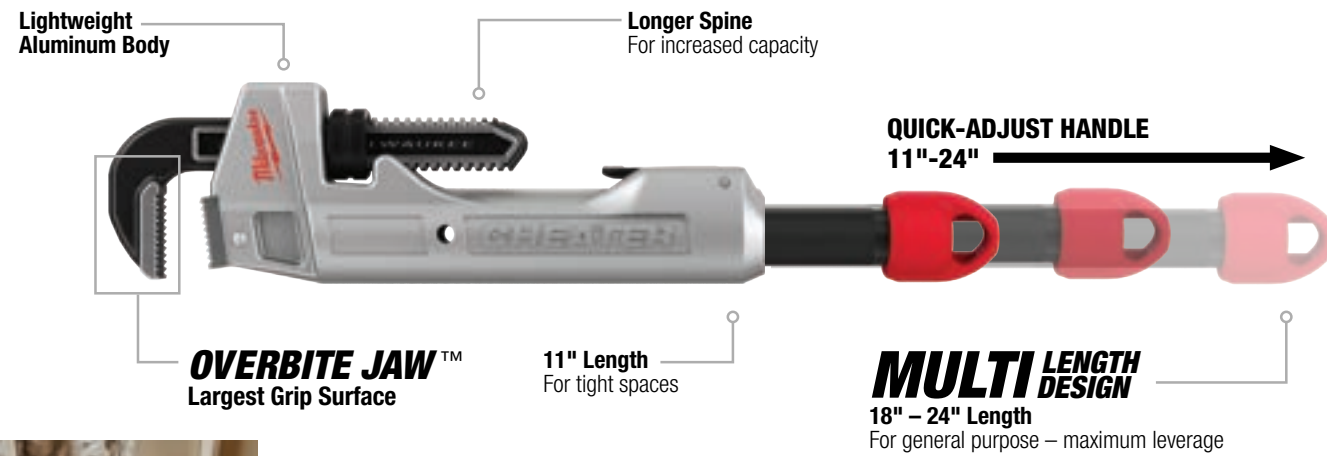

CHEATER

CHEATER ALUMINUM ADAPTABLE PIPE WRENCH

**MOST ADAPTABLE.
ALL-IN-ONE.**

Ergonomic Handle
Maximum Comfort

Model #	Description	Material	Max Jaw Capacity
48-22-7318	CHEATER Aluminum Adaptable Pipe Wrench	Aluminum	2-1/2"

CHEATER STEEL ADAPTABLE PIPE WRENCH

3 LENGTH DESIGN

Hardened Jaws
Increased Durability and Grip

Model #	Description	Material	Max Jaw Capacity
48-22-7314	CHEATER Steel Adaptable Pipe Wrench	Steel	2-1/2"

STEEL & ALUMINUM PIPE WRENCHES

STEEL OFFSET HEX PIPE WRENCH

SMOOTH JAW WON'T MAR SURFACES

Protects Chrome Surfaces

Model #	Description	Material	Max Jaw Capacity
48-22-7171	Steel Offset Hex Pipe Wrench	Steel	2-5/8"

STEEL SMOOTH JAW PIPE WRENCH

SMOOTH JAW PROTECTS SURFACES

Protects Chrome Surfaces

Model #	Description	Material	Max Jaw Capacity
48-22-7186	12" Steel Smooth Jaw Pipe Wrench	Steel	2-5/8"