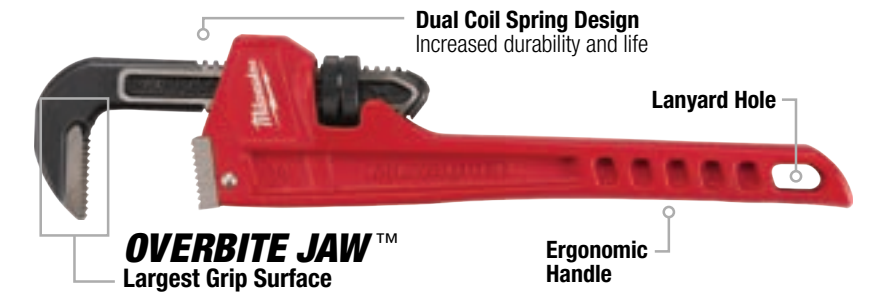

CHEATER

CHEATER ALUMINUM ADAPTABLE PIPE WRENCH

**MOST ADAPTABLE.
ALL-IN-ONE.**

Ergonomic Handle
Maximum Comfort

Model #	Description	Material	Max Jaw Capacity
48-22-7318	CHEATER Aluminum Adaptable Pipe Wrench	Aluminum	2-1/2"

CHEATER STEEL ADAPTABLE PIPE WRENCH

3 LENGTH DESIGN

Hardened Jaws
Increased Durability and Grip

Model #	Description	Material	Max Jaw Capacity
48-22-7314	CHEATER Steel Adaptable Pipe Wrench	Steel	2-1/2"

STEEL & ALUMINUM PIPE WRENCHES

LARGEST GRIP SURFACE

Steel

Aluminum

Model #	Description	Length	Material	Max Jaw Capacity
48-22-7106	6" Steel Pipe Wrench	6"	Steel	3/4"
48-22-7108	8" Steel Pipe Wrench	8"	Steel	1"
48-22-7110	10" Steel Pipe Wrench	10"	Steel	1-1/2"
48-22-7112	12" Steel Pipe Wrench	12"	Steel	2"
48-22-7114	14" Steel Pipe Wrench	14"	Steel	2"
48-22-7118	18" Steel Pipe Wrench	18"	Steel	2-1/2"
48-22-7124	24" Steel Pipe Wrench	24"	Steel	3"
48-22-7136	36" Steel Pipe Wrench	36"	Steel	5"
48-22-7148	48" Steel Pipe Wrench	48"	Steel	6"

STEEL OFFSET HEX PIPE WRENCH

SMOOTH JAW WON'T MAR SURFACES

Protects Chrome Surfaces

Model #	Description	Material	Max Jaw Capacity
48-22-7171	Steel Offset Hex Pipe Wrench	Steel	2-5/8"

STEEL SMOOTH JAW PIPE WRENCH