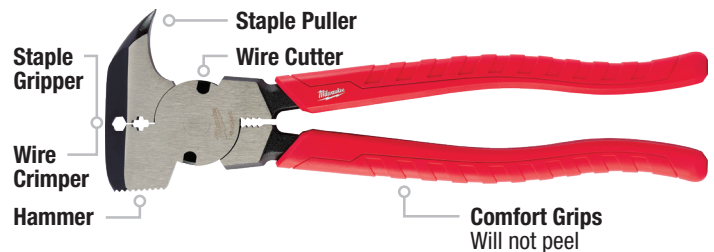

FENCING

FORGED STRENGTH

Wire Puller

Model #	Description
48-22-6410	Fencing Pliers