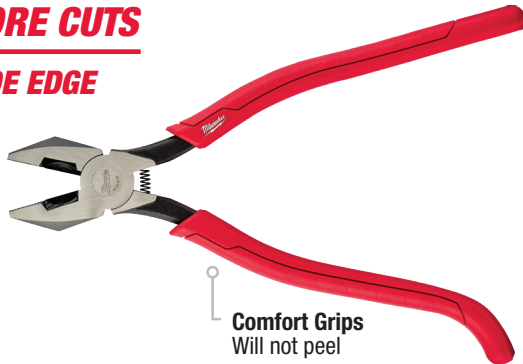

## IRONWORKER'S

UP TO **2X MORE CUTS**

**IRON-CARBIDE EDGE**

For Twisting & Cutting Rebar Ties

Model #	Description
48-22-6102	Ironworker's Pliers

## CRIMPING

UP TO **2X CRIMPING FORCE**

Crimper for Insulated & Non-Insulated Terminals

Model #	Description
48-22-6103	Crimping Pliers