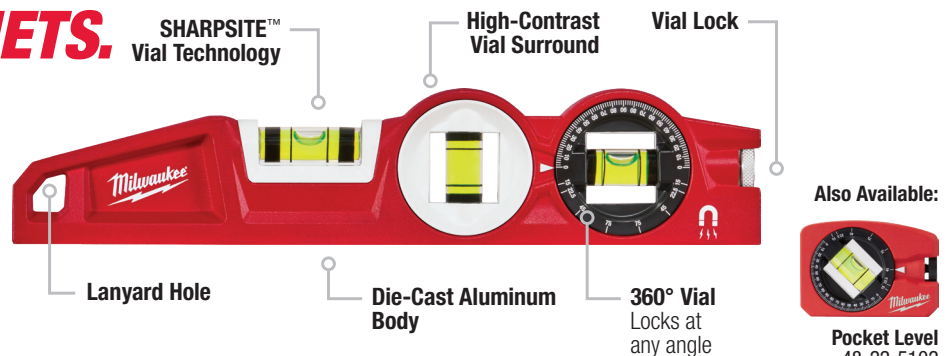

### STRONGEST MAGNETS. EASIEST PITCH SET.

4 Amplified Rare-Earth Magnets

Model #	Description
48-22-5107	Billet Torpedo Level
48-22-5207	Metric Billet Torpedo Level

## BLOCK TORPEDO LEVEL

### STRONGEST MAGNETS. 360° ACCURACY.

Amplified Rare-Earth Magnets

Model #	Description
48-22-5210	Block Torpedo Level
48-22-5102	Pocket Level