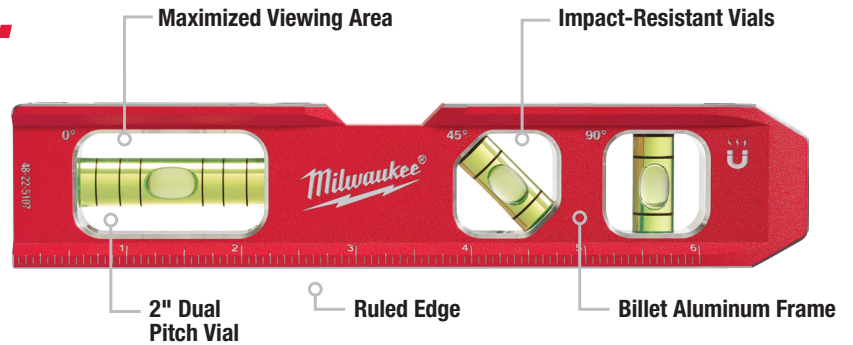

## REDSTICK™ CONCRETE LEVELS

### BUILT FOR CONCRETE

Screed

Smooth

Clean

Model #	Description
MLCON24	24" REDSTICK™ Concrete Level
MLCON48	48" REDSTICK™ Concrete Level
MLCON72	72" REDSTICK™ Concrete Level

## BILLET TORPEDO LEVELS

### STRONGEST MAGNETS. EASIEST PITCH SET.

4 Amplified Rare-Earth Magnets

Model #	Description
48-22-5107	Billet Torpedo Level
48-22-5207	Metric Billet Torpedo Level