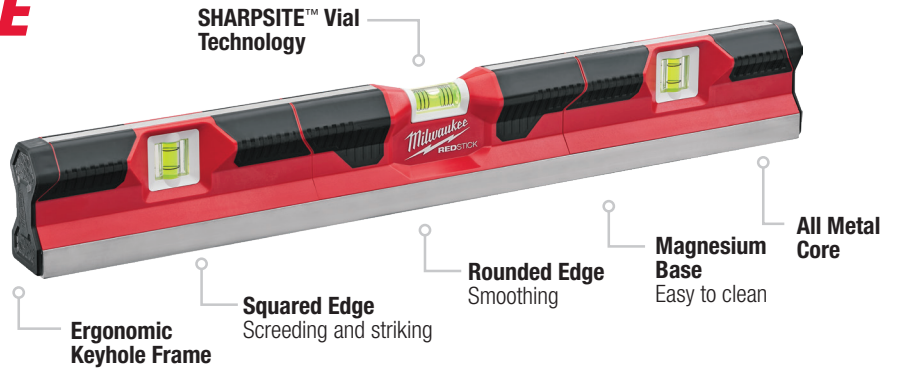

## REDSTICK™ CONCRETE LEVELS

### BUILT FOR CONCRETE

Screed

Smooth

Clean

Model #	Description
MLCON24	24" REDSTICK™ Concrete Level
MLCON48	48" REDSTICK™ Concrete Level
MLCON72	72" REDSTICK™ Concrete Level

### STRONGEST MAGNETS. EASIEST PITCH SET.

4 Amplified Rare-Earth Magnets

Model #	Description
48-22-5107	Billet Torpedo Level
48-22-5207	Metric Billet Torpedo Level