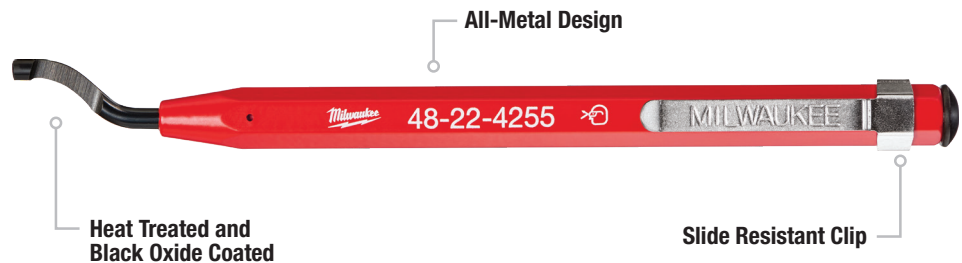

TUBING/PIPE CUTTERS & REAMING PEN

TUBING CUTTER

INDESTRUCTIBLE FRAME

Replaceable Blades

Model #	Description
48-22-4202	Tubing Cutter
48-22-4203	Tubing Cutter Replacement Blade

RATCHETING PIPE CUTTERS

STRAIGHT, EASY CUTS

Comfortable Handle Design

Model #	Description
48-22-4210	1-5/8" Ratcheting Pipe Cutter
48-22-4211	1-5/8" Ratcheting Pipe Cutter Replacement Blade

Model #	Description
48-22-4215	2-3/8" Ratcheting Pipe Cutter
48-22-4216	2-3/8" Ratcheting Pipe Cutter Replacement Blade

REAMING PEN

Copper

PVC

Model #	Description
48-22-4255	Reaming Pen