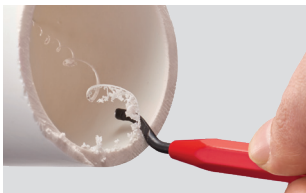

TUBING/PIPE CUTTERS & REAMING PEN

TUBING CUTTER

INDESTRUCTIBLE FRAME

Replaceable Blades

Model #	Description
48-22-4202	Tubing Cutter
48-22-4203	Tubing Cutter Replacement Blade

RATCHETING PIPE CUTTERS

STRAIGHT, EASY CUTS

Comfortable Handle Design

Model #	Description
48-22-4210	1-5/8" Ratcheting Pipe Cutter
48-22-4211	1-5/8" Ratcheting Pipe Cutter Replacement Blade

Model #	Description
48-22-4215	2-3/8" Ratcheting Pipe Cutter
48-22-4216	2-3/8" Ratcheting Pipe Cutter Replacement Blade

REAMING PEN

Copper

PVC

Model #	Description
48-22-4255	Reaming Pen