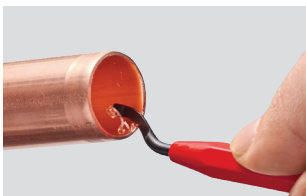

TUBING/PIPE CUTTERS & REAMING PEN

TUBING CUTTER

INDESTRUCTIBLE FRAME

Replaceable Blades

Model #	Description
48-22-4202	Tubing Cutter
48-22-4203	Tubing Cutter Replacement Blade

RATCHETING PIPE CUTTERS

STRAIGHT, EASY CUTS

Comfortable Handle Design

Model #	Description
48-22-4210	1-5/8" Ratcheting Pipe Cutter
48-22-4211	1-5/8" Ratcheting Pipe Cutter Replacement Blade

Model #	Description
48-22-4215	2-3/8" Ratcheting Pipe Cutter
48-22-4216	2-3/8" Ratcheting Pipe Cutter Replacement Blade

REAMING PEN

Copper

PVC

Model #	Description
48-22-4255	Reaming Pen