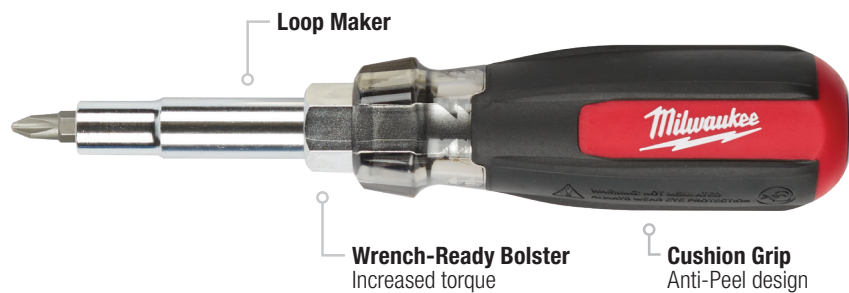

## 11 IN 1 MULTI-BIT DRIVERS

### 11in1

Model #	Description	Nut Drivers	Bit Types
48-22-2760	11in1 Multi-Bit Driver w/ ECX™	1/4", 5/16", 3/8"	P#1, P#2, SL 3/16", SL 1/4", SQ#1, SQ#2, ECX™#1, ECX™#2
48-22-2761	11in1 Multi-Bit Driver w/ TORX®	1/4", 5/16", 3/8"	P#1, P#2, SL 3/16", SL 1/4", SQ#1, SQ#2, T10, T15

## 13 IN 1 CUSHION-GRIP SCREWDRIVERS

### 13in1

ECX™ Bit

Schrader® Valve Core Remover

Model #	Description	Nut Drivers	Bit Types
48-22-2880	13in1 Cushion-Grip Screwdriver with ECX™ Bit	1/4", 5/16", 3/8", 1/2"	P#1, P#2, SL 3/16", SL1/4", SQ#1, SQ#2, ECX™#1, ECX™#2
48-22-2881	13in1 Cushion-Grip Screwdriver with Schrader® Bit	1/4", 5/16", 3/8", 1/2"	P#1, P#2, SL 3/16", SL1/4", SQ#1, SQ#2, Std Schrader®, Large Schrader®