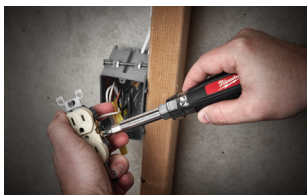

11 IN 1 MULTI-BIT DRIVERS

11in1

Model #	Description	Nut Drivers	Bit Types
48-22-2760	11in1 Multi-Bit Driver w/ ECX™	1/4", 5/16", 3/8"	P#1, P#2, SL 3/16", SL 1/4", SQ#1, SQ#2, ECX™#1, ECX™#2
48-22-2761	11in1 Multi-Bit Driver w/ TORX®	1/4", 5/16", 3/8"	P#1, P#2, SL 3/16", SL 1/4", SQ#1, SQ#2, T10, T15

13 IN 1 CUSHION-GRIP SCREWDRIVERS

13in1

ECX™ Bit

Schrader® Valve Core Remover

Model #	Description	Nut Drivers	Bit Types
48-22-2880	13in1 Cushion-Grip Screwdriver with ECX™ Bit	1/4", 5/16", 3/8", 1/2"	P#1, P#2, SL 3/16", SL1/4", SQ#1, SQ#2, ECX™#1, ECX™#2
48-22-2881	13in1 Cushion-Grip Screwdriver with Schrader® Bit	1/4", 5/16", 3/8", 1/2"	P#1, P#2, SL 3/16", SL1/4", SQ#1, SQ#2, Std Schrader®, Large Schrader®