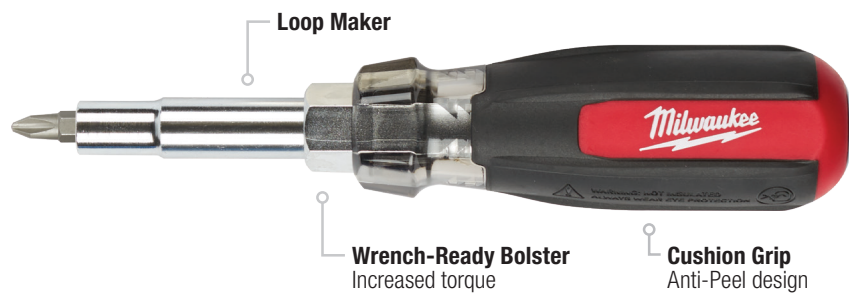

11 IN 1 MULTI-BIT DRIVERS

11in1

Model #	Description	Nut Drivers	Bit Types
48-22-2760	11in1 Multi-Bit Driver w/ ECX™	1/4", 5/16", 3/8"	P#1, P#2, SL 3/16", SL 1/4", SQ#1, SQ#2, ECX™#1, ECX™#2
48-22-2761	11in1 Multi-Bit Driver w/ TORX®	1/4", 5/16", 3/8"	P#1, P#2, SL 3/16", SL 1/4", SQ#1, SQ#2, T10, T15

13 IN 1 CUSHION-GRIP SCREWDRIVERS

13in1

ECX™ Bit

Schrader® Valve Core Remover

Model #	Description	Nut Drivers	Bit Types
48-22-2880	13in1 Cushion-Grip Screwdriver with ECX™ Bit	1/4", 5/16", 3/8", 1/2"	P#1, P#2, SL 3/16", SL1/4", SQ#1, SQ#2, ECX™#1, ECX™#2
48-22-2881	13in1 Cushion-Grip Screwdriver with Schrader® Bit	1/4", 5/16", 3/8", 1/2"	P#1, P#2, SL 3/16", SL1/4", SQ#1, SQ#2, Std Schrader®, Large Schrader®