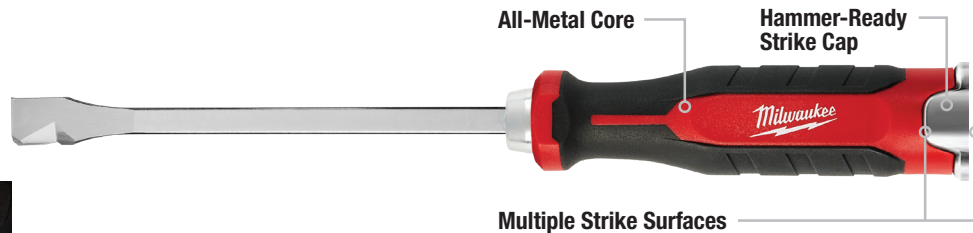

SCREWDRIVERS

**HIGH-LEVERAGE HANDLE.
MAGNETIC TIP.**

Comfortable Tri-Lobe Handle

Model #	Description	Bit Types
48-22-2702	2 Pc Demolition Screwdriver Set	P#2, SL 5/16"
48-22-2706	6 Pc Screwdriver Set	P#1, P#2, SL 3/16", SL 1/4", SL 5/16"
48-22-2708	8 Pc Screwdriver Set w/ ECX™	P#1, P#2, SL 3/16", SL 1/4", SL 5/16", ECX™#1, ECX™#2
48-22-2710	10 Pc Screwdriver Set	P#1, P#2, SL 3/16", SL 1/4", SL 5/16", SQ#1, SQ#2
48-22-2718	8 Pc Screwdriver Set w/ Square	P#1, P#2, SL 3/16", SL 1/4", SL 5/16", SQ#1, SQ#2
48-22-2700	Bottle Opener	

CUSHION-GRIP SCREWDRIVERS

**MOST DURABLE HANDLE.
PRECISION TIP.**

Anti-Peel Design Cushion Grips

Model #	Description	Model #	Description	Model #	Description
48-22-2811	#1 Phillips (3")	48-22-2821	1/4" Slotted (4")	48-22-2841	#1 ECX™ (4")
48-22-2812	#2 Phillips (4")	48-22-2822	5/16" Slotted (6")	48-22-2842	#2 ECX™ (4")
48-22-2813	#3 Phillips (6")	48-22-2824	3/8" Slotted (8")	48-22-2851	#1 Square (3")
48-22-2814	#2 Phillips (10")	48-22-2831	3/16" Cabinet (3")	48-22-2852	#2 Square (4")
48-22-2815	#2 Phillips (6")	48-22-2832	3/16" Cabinet (6")	48-22-2853	#3 Square (6")
	Cushion-Grip Demolition Screwdriver	48-22-2833	3/16" Cabinet (8")	48-22-2884	4 Pc Set
		48-22-2834	1/4" Cabinet (10")	48-22-2886	6 Pc Set

DEMO DRIVER

Aggressive Duct Piercing Tip

Model #	Description
48-22-2860	Demo Driver
48-22-2823	Slotted 5/16" 6" Cushion-Grip Demolition Screwdriver
48-22-2825	Slotted 3/8" 8" Cushion-Grip Demolition Screwdriver