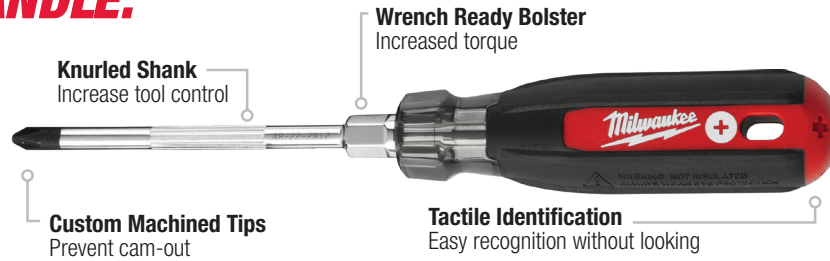

SCREWDRIVERS

**HIGH-LEVERAGE HANDLE.
MAGNETIC TIP.**

Comfortable Tri-Lobe Handle

Model #	Description	Bit Types
48-22-2702	2 Pc Demolition Screwdriver Set	P#2, SL 5/16"
48-22-2706	6 Pc Screwdriver Set	P#1, P#2, SL 3/16", SL 1/4", SL 5/16"
48-22-2708	8 Pc Screwdriver Set w/ ECX™	P#1, P#2, SL 3/16", SL 1/4", SL 5/16", ECX™#1, ECX™#2
48-22-2710	10 Pc Screwdriver Set	P#1, P#2, SL 3/16", SL 1/4", SL 5/16", SQ#1, SQ#2
48-22-2718	8 Pc Screwdriver Set w/ Square	P#1, P#2, SL 3/16", SL 1/4", SL 5/16", SQ#1, SQ#2
48-22-2700	Bottle Opener	

CUSHION-GRIP SCREWDRIVERS

**MOST DURABLE HANDLE.
PRECISION TIP.**

Anti-Peel Design Cushion Grips

Model #	Description	Model #	Description	Model #	Description
48-22-2811	#1 Phillips (3")	48-22-2821	1/4" Slotted (4")	48-22-2841	#1 ECX™ (4")
48-22-2812	#2 Phillips (4")	48-22-2822	5/16" Slotted (6")	48-22-2842	#2 ECX™ (4")
48-22-2813	#3 Phillips (6")	48-22-2824	3/8" Slotted (8")	48-22-2851	#1 Square (3")
48-22-2814	#2 Phillips (10")	48-22-2831	3/16" Cabinet (3")	48-22-2852	#2 Square (4")
48-22-2815	#2 Phillips (6")	48-22-2832	3/16" Cabinet (6")	48-22-2853	#3 Square (6")
	Cushion-Grip Demolition Screwdriver	48-22-2833	3/16" Cabinet (8")	48-22-2884	4 Pc Set
		48-22-2834	1/4" Cabinet (10")	48-22-2886	6 Pc Set

DEMO DRIVER

Aggressive Duct Piercing Tip

Model #	Description
48-22-2860	Demo Driver
48-22-2823	Slotted 5/16" 6" Cushion-Grip Demolition Screwdriver
48-22-2825	Slotted 3/8" 8" Cushion-Grip Demolition Screwdriver