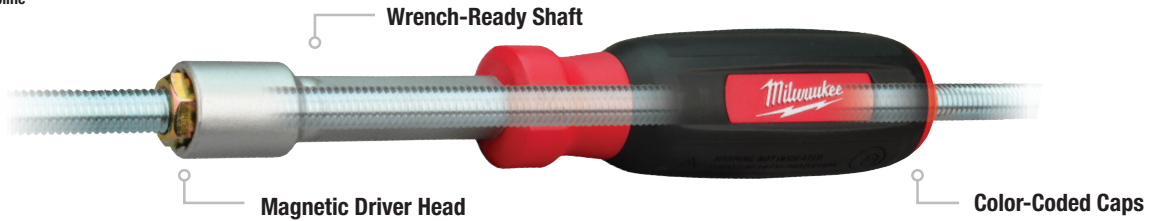

## HOLLOWCORE™ MAGNETIC NUT DRIVERS

UNLIMITED DEPTH

FITS 4X MORE FASTENERS

SAE

METRIC

Model #	Description	Sizes
48-22-2502	2 Pc HOLLOWCORE™ Magnetic Nut Driver Set	1/4", 5/16"
48-22-2507	7 Pc HOLLOWCORE™ SAE Magnetic Nut Driver Set	1/4", 5/16", 11/32", 3/8", 7/16", 1/2", 9/16"
48-22-2517	7 Pc HOLLOWCORE™ Metric Magnetic Nut Driver Set	5mm, 5.5mm, 6mm, 7mm, 8mm, 10mm, 13mm