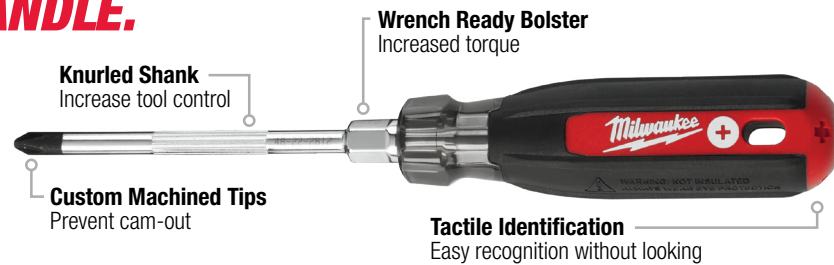

SCREWDRIVERS

**HIGH-LEVERAGE HANDLE.
MAGNETIC TIP.**

Comfortable Tri-Lobe Handle

Model #	Description	Bit Types
48-22-2702	2 Pc Demolition Screwdriver Set	P#2, SL 5/16"
48-22-2706	6 Pc Screwdriver Set	P#1, P#2, SL 3/16", SL 1/4", SL 5/16"
48-22-2708	8 Pc Screwdriver Set w/ ECX™	P#1, P#2, SL 3/16", SL 1/4", SL 5/16", ECX™#1, ECX™#2
48-22-2710	10 Pc Screwdriver Set	P#1, P#2, SL 3/16", SL 1/4", SL 5/16", SQ#1, SQ#2
48-22-2718	8 Pc Screwdriver Set w/ Square	P#1, P#2, SL 3/16", SL 1/4", SL 5/16", SQ#1, SQ#2
48-22-2700	Bottle Opener	

CUSHION-GRIP SCREWDRIVERS

**MOST DURABLE HANDLE.
PRECISION TIP.**

Anti-Peel Design Cushion Grips

Model #	Description
48-22-2811	#1 Phillips (3")
48-22-2812	#2 Phillips (4")
48-22-2813	#3 Phillips (6")
48-22-2814	#2 Phillips (10")
48-22-2815	#2 Phillips (6") Cushion-Grip Demolition Screwdriver