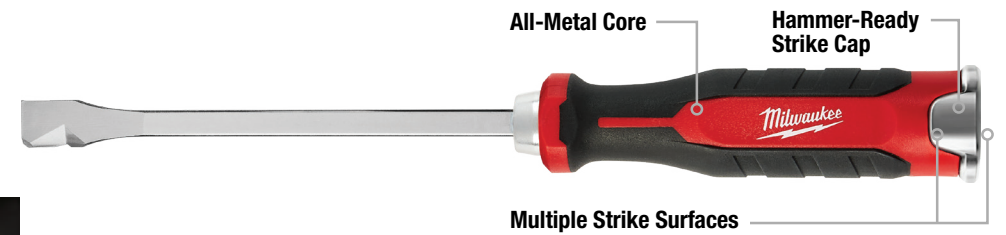

13IN1 CUSHION-GRIP SCREWDRIVERS

13IN1

ECX™ Bit

Schrader® Valve Core Remover

Model #	Description	Nut Drivers	Bit Types
48-22-2880	13in1 Cushion-Grip Screwdriver w/ ECX™ Bit	1/4", 5/16", 3/8", 1/2"	P#1, P#2, SL 3/16", SL1/4", SQ#1, SQ#2, ECX™#1, ECX™#2
48-22-2881	13in1 Cushion-Grip Screwdriver w/ Schrader® Bit	1/4", 5/16", 3/8", 1/2"	P#1, P#2, SL 3/16", SL1/4", SQ#1, SQ#2, Std Schrader®, Large Schrader®

DEMO DRIVERS

Aggressive Duct Piercing Tip

Model #	Description
48-22-2860	Demo Driver
48-22-2823	Slotted 5/16" 6" Cushion-Grip Demolition Screwdriver
48-22-2825	Slotted 3/8" 8" Cushion-Grip Demolition Screwdriver
48-22-2702	2 Pc Demolition Screwdriver Set

1000V INSULATED SCREWDRIVERS

Slim Drive Shaft Allows access in recessed applications

Model #	Description
48-22-2211	#1 Phillips (3")
48-22-2212	#2 Phillips (4")
48-22-2213	#3 Phillips (6")
48-22-2221	1/4" Slotted (6")
48-22-2222	5/16" Slotted (7")
48-22-2223	3/8" Slotted (8")
48-22-2224	3/8" Slotted (10")
48-22-2231	3/16" Cabinet (4")