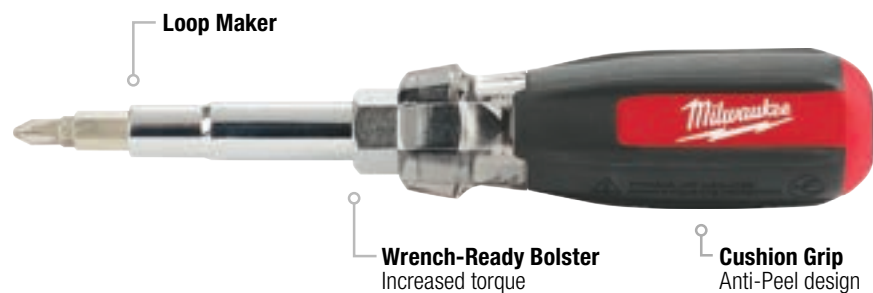

13IN1 CUSHION-GRIP SCREWDRIVERS

13IN1

ECX™ Bit

Schrader® Valve Core Remover

Model #	Description	Nut Drivers	Bit Types
48-22-2880	13in1 Cushion-Grip Screwdriver w/ ECX™ Bit	1/4", 5/16", 3/8", 1/2"	P#1, P#2, SL 3/16", SL1/4", SQ#1, SQ#2, ECX™#1, ECX™#2
48-22-2881	13in1 Cushion-Grip Screwdriver w/ Schrader® Bit	1/4", 5/16", 3/8", 1/2"	P#1, P#2, SL 3/16", SL1/4", SQ#1, SQ#2, Std Schrader®, Large Schrader®

DEMO DRIVERS

Aggressive Duct Piercing Tip

Model #	Description
48-22-2860	Demo Driver
48-22-2823	Slotted 5/16" 6" Cushion-Grip Demolition Screwdriver
48-22-2825	Slotted 3/8" 8" Cushion-Grip Demolition Screwdriver
48-22-2702	2 Pc Demolition Screwdriver Set

1000V INSULATED SCREWDRIVERS

Slim Drive Shaft Allows access in recessed applications

Model #	Description
48-22-2211	#1 Phillips (3")
48-22-2212	#2 Phillips (4")
48-22-2213	#3 Phillips (6")
48-22-2221	1/4" Slotted (6")
48-22-2222	5/16" Slotted (7")
48-22-2223	3/8" Slotted (8")
48-22-2224	3/8" Slotted (10")
48-22-2231	3/16" Cabinet (4")