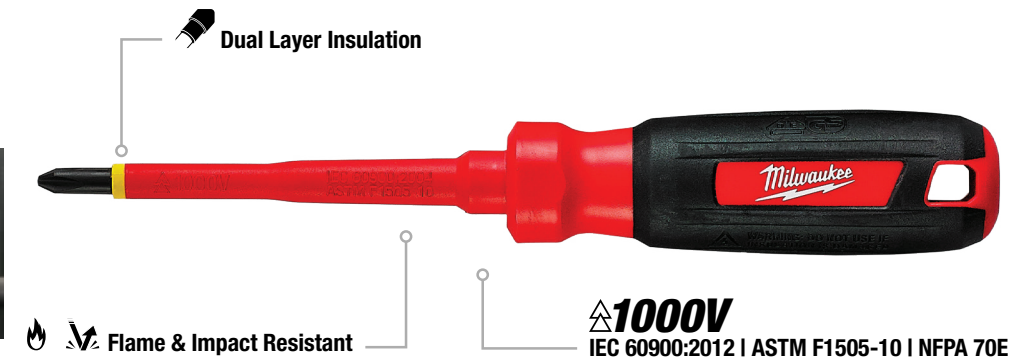

DEMO DRIVERS

Aggressive Duct Piercing Tip

Model #	Description
48-22-2860	Demo Driver
48-22-2823	Slotted 5/16" 6" Cushion-Grip Demolition Screwdriver
48-22-2825	Slotted 3/8" 8" Cushion-Grip Demolition Screwdriver
48-22-2702	2 Pc Demolition Screwdriver Set

1000V INSULATED SCREWDRIVERS

Slim Drive Shaft Allows access in recessed applications

Model #	Description
48-22-2211	#1 Phillips (3")
48-22-2212	#2 Phillips (4")
48-22-2213	#3 Phillips (6")
48-22-2221	1/4" Slotted (6")
48-22-2222	5/16" Slotted (7")
48-22-2223	3/8" Slotted (8")
48-22-2224	3/8" Slotted (10")
48-22-2231	3/16" Cabinet (4")