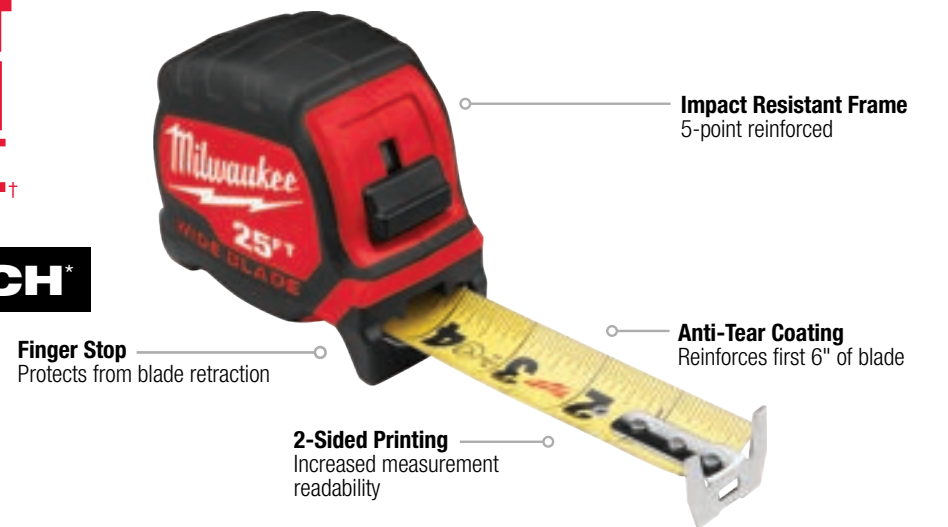

STUD™

STUD™ TAPE MEASURES

INDUSTRY'S MOST DURABLE TAPE MEASURE

17' REACH*

Rip & Wear Resistant Blade

Model #	Description
48-22-9716	16ft STUD™ Tape Measure w/ 16' Reach*
48-22-9725	25ft STUD™ Tape Measure w/ 17' Reach*
48-22-9735	35ft STUD™ Tape Measure w/ 17' Reach*

Model #	Description
48-22-9717	5m/16ft STUD™ Tape Measure w/ 16' Reach*
48-22-9726	8m/26ft STUD™ Tape Measure w/ 17' Reach*
48-22-9725M	25ft STUD™ Magnetic Tape Measure w/ 17' Reach*

WIDE BLADE TAPE MEASURES

LONGEST REACH STRAIGHTEST STANDOUT†

17' REACH*

Long Reach for Efficient Measuring

Model #	Description
48-22-0216	16ft Wide Blade Tape Measure w/ 16' Reach*
48-22-0225	25ft Wide Blade Tape Measure w/ 17' Reach*
48-22-0230	30ft Wide Blade Tape Measure w/ 17' Reach*
48-22-0235	35ft Wide Blade Tape Measure w/ 17' Reach*
48-22-0240	40ft Wide Blade Tape Measure w/ 17' Reach*

Model #	Description
48-22-0217	5m/16ft Wide Blade Tape Measure w/ 16' Reach*
48-22-0226	8m/26ft Wide Blade Tape Measure w/ 17' Reach*
48-22-0216M	16ft Wide Blade Magnetic Tape Measure w/ 16' Reach*
48-22-0225M	25ft Wide Blade Magnetic Tape Measure w/ 17' Reach*