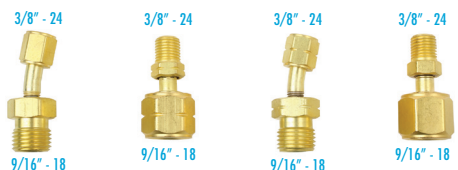

TWIN HOSE

PART NO.	DESCRIPTION
4300556	3/16" X 12' TWIN HOSE (B & B FITTINGS)
4300557	3/16" X 20' TWIN HOSE (B & B FITTINGS)
4300005	3/16" X 12' TWIN HOSE (A & B FITTINGS)
4300155	3/16" X 12' TWIN HOSE (A & A FITTINGS)
4300583	1/4" X 12' TWIN BXB T-GRADE FOR ALL FUEL GASES
4300225	3/16" X 12' TWIN AXA T-GRADE FOR ALL FUEL GASES

FLASHBACK ARRESTORS & CHECK-VALVES

PART NO.	DESCRIPTION	
4300414	REGULATOR TYPE - MODEL 88-5SFBR (R&L)	FBA
4300415	TORCH TYPE - MODEL 88-5SFBT (R&L)	FBA
4300389	REGULATOR TYPE - MODEL 88-6CVR (R&L)	CV
4300390	TORCH TYPE - MODEL 88-6CVT (R&L)	CV
4300835	TORCH TYPE - MODEL 88-6CVTA (R&L) "A"	CV

FLASHBACK ARRESTORS

9/16" - 18 TORCH 88-5SFBT

CHECK-VALVES

3/8" - 24 TORCH CV

GAS & TANK STANDS

PART NO.	DESCRIPTION
4300672	MAP-PRO® 14.1oz CYL/SOLD IN CASES OF 12
4300675	PROPANE 1 LB CYL/SOLD IN CASES OF 12
4300677	CARRYING STAND, B ACETYLENE TANK
4300678	CARRYING STAND, MC ACETYLENE TANK
8800337	CYLINDER 20CF OXYGEN
8800336	CYLINDER MC
8855032	PLASTIC PAT TOTE

ACCESSORIES

PART NO.	DESCRIPTION
4300679	FLAME BARRIER 12" x 12"
4300833	TIP CLEANER
4300418	FLINT, 26-L
4300834	SINGLE FLINT STRIKER WITH REPLACEABLE FLINT
LEAK8	LEAK DETECTOR

ADAPTORS

PART NO.	DESCRIPTION
9004418	ADAPTOR, M/A TO F/B RH OXYGEN
9004419	ADAPTOR, M/A TO F/B LH ACETYLENE/FUEL GAS
9004426	ADAPTOR, OXYGEN HOSE (1 PACK)
9004427	ADAPTOR, M/B TO F/A LH ACETYLENE/FUEL GAS