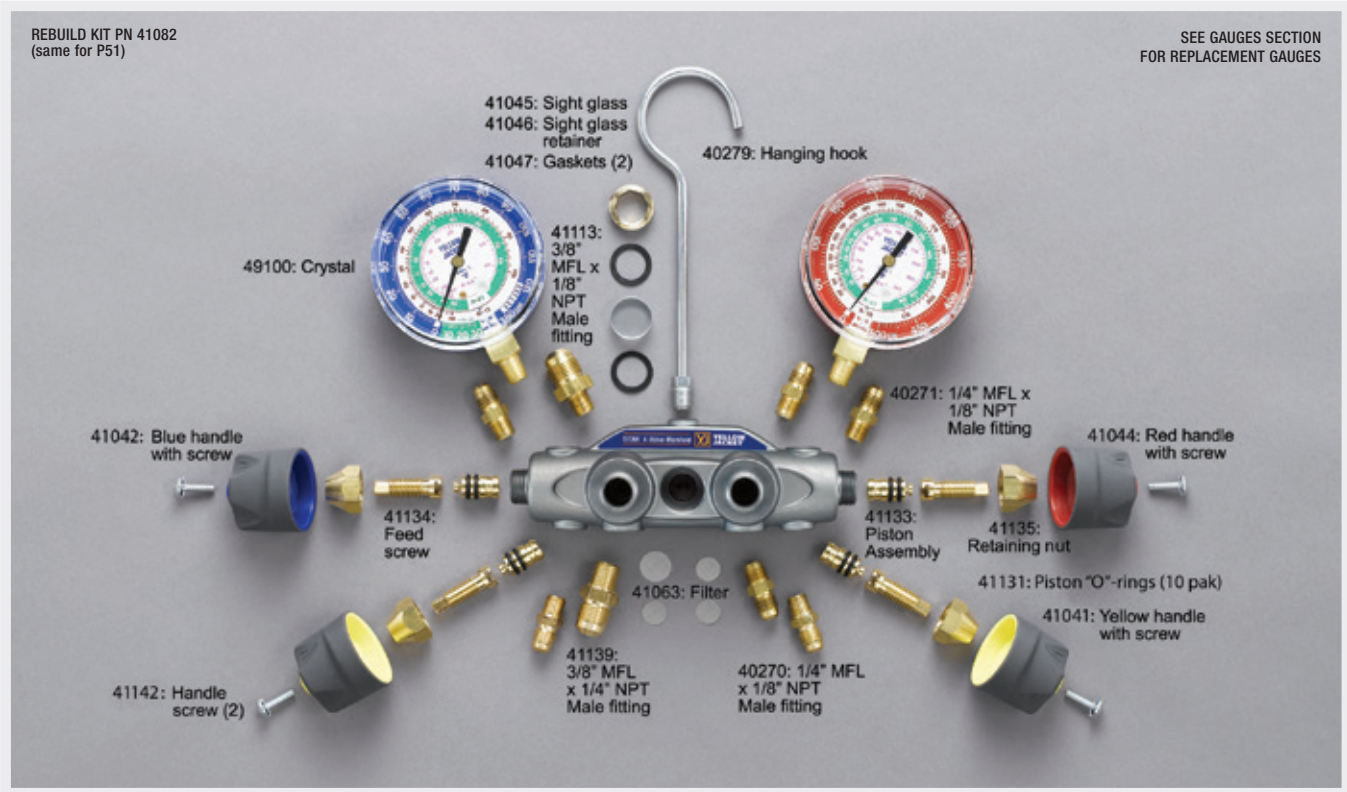

# TITAN® 4-VALVE MANIFOLD REPLACEMENT PARTS

# TITAN® 2-VALVE MANIFOLD REPLACEMENT PARTS