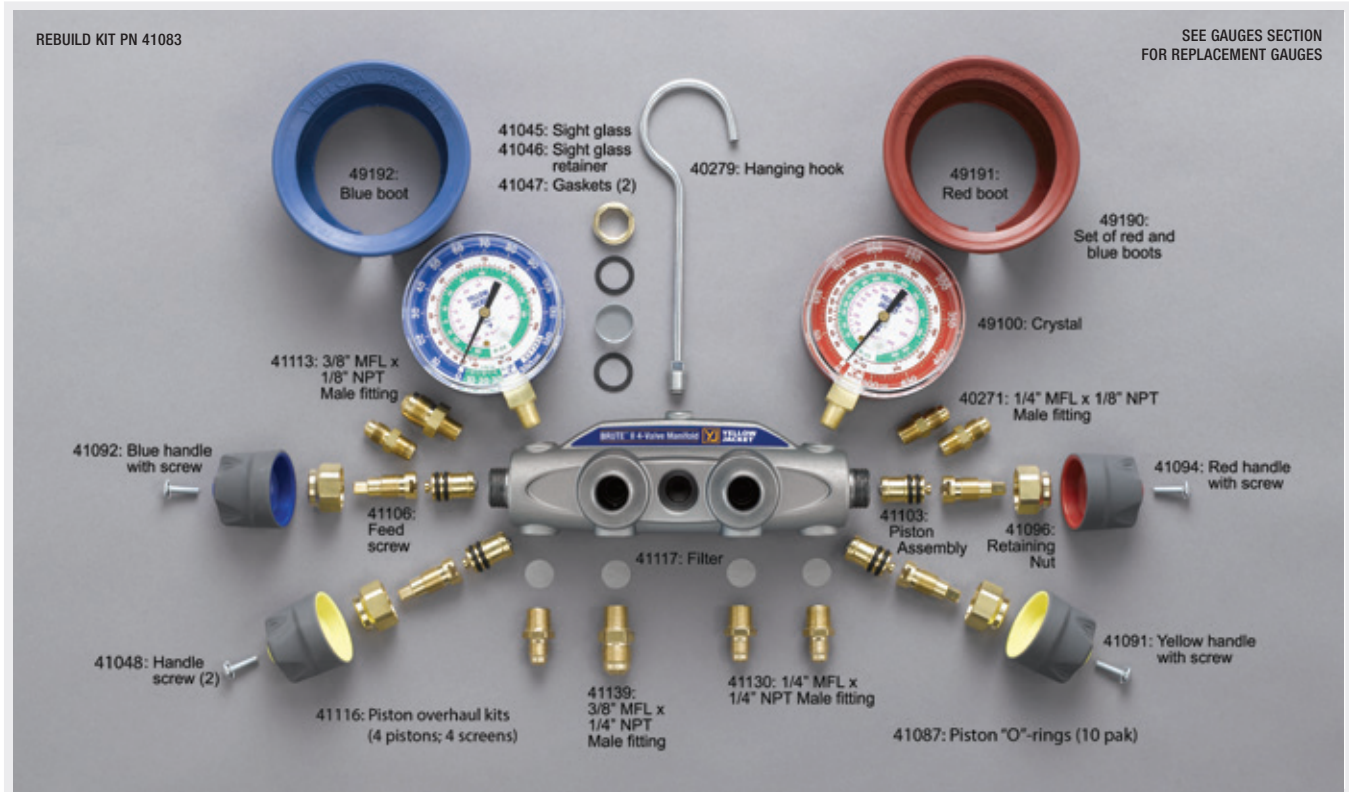

BRUTE II® MANIFOLD REPLACEMENT PARTS

SERIES 41 MANIFOLD REPLACEMENT PARTS