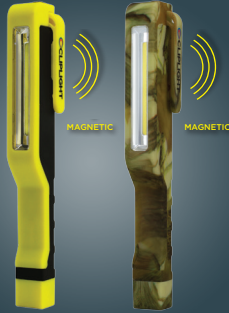

COMPACT SERIES LIGHTING

111112 - CLIPSTRIP 111116 - CLIPSTRIP CAMO CLIPSTRIP™

140 LUMENS  

- 140 Lumens
- Powerful pocket light
- Pivoting magnetic clip
- 3 AAA batteries included

Sold as 12 Pack Counter Display

111118 CLIPSTRIP2™

140 LUMENS  

- 140 Lumens
- Powerful pocket light
- Pivoting magnetic clip
- 3 AAA batteries included

Sold as 9 Pack Counter Display

111113 CLIPSTRIP™ AQUA

180 LUMENS   

- 180 Lumens
- Waterproof and floating
- Rechargeable 2200 mAh lithium-ion battery
- Magnet and belt clip included

Sold Individually

111114 PIVOT

240 LUMENS  

- 240 Lumens
- 5 LED top flashlight
- 360° swivel hook
- Magnetic base and back
- 3 AA batteries included

Sold as 9 Pack Counter Display

111115 - PIVOT MINI 111117 - PIVOT MINI CAMO PIVOT™ mini

120 LUMENS  

- 120 Lumens
- Lights on front and top
- 360° folding swivel hook
- Magnetic base and back
- 3 AAA batteries included

Sold as 12 Pack Counter Display

24-458 - PIVOT 33, 24-460 - PIVOT 33 CAMO PIVOT™ 33