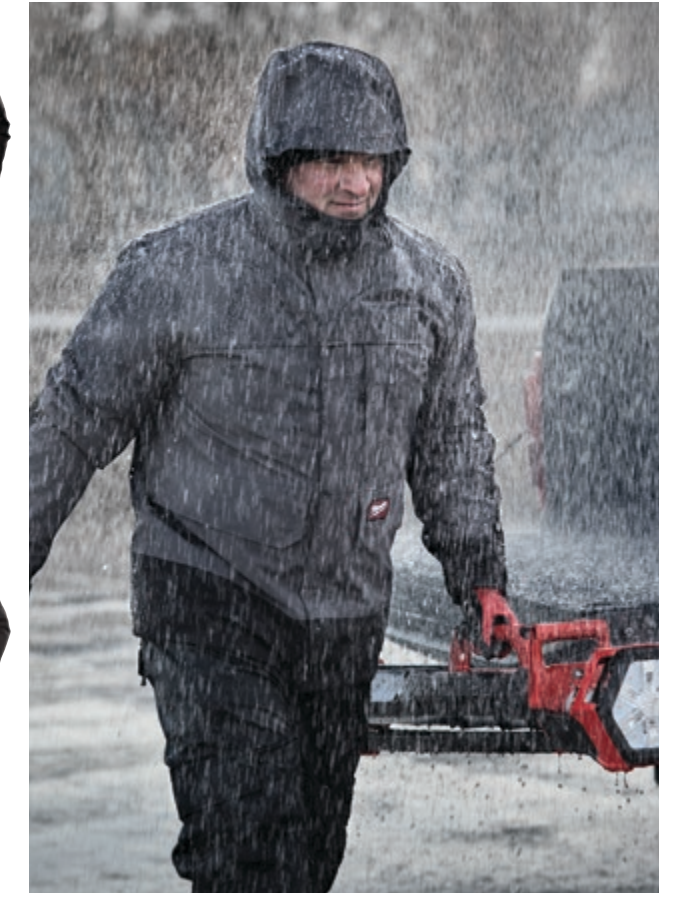

M12™ Heated AXIS™ Layering System w/ GRIDIRON™ Work Shell Kit
Black 255B-21 (S – 3X)*

Specifications:

Heat Zones	3 (Chest, Back, Shoulders)
Heat Settings	3 (High, Medium, Low)
Run-Time	Up to 8 Hours
Outer Material	GRIDIRON™ Ripstop Polyester
Insulation	60G Body / 40G Sleeve
Washer / Dryer Safe	Yes

Includes: GRIDIRON™ Work Shell, M12™ Heated AXIS™ Jacket, (1) M12™ REDLITHIUM™ CP2.0 Battery Pack, Micro-USB 3 ft Cable and Wall Plug, Charger and Power Source

*MODEL NUMBER EXAMPLE
202B-21XL = M12™ Heated TOUGHSHELL™ Black Jacket Kit in Extra Large