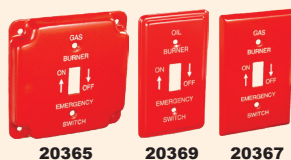

## Steel Electrical Box Covers

ITEM NO.	DESCRIPTION	STD QTY	U M
7606	Blank 1/2" K.O. In Center (4" Sq Bx)	50	EA
7607	Flat Blank (4" Square Box)	50	EA
7608	1/2" Depth For Single Flush (4" Sq)	50	EA
7609	One Toggle Switch (4" Square Box)	50	EA
7610	One Duplex Receptacle (4" Sq Bx)	50	EA
7611	Two Toggle Switch (4" Sq Bx)	50	EA
7612	1 Switch & 1 Receptacle (4" Sq)	50	EA
7613	Two Receptacles (4" Sq Bx)	50	EA
7624	1/2" Raised GFCI Receptacle Cover	50	EA
7615	Raised 1/2" (4-11/16" Sq Bx)	25	EA
7616	Blank 1/2" K.O. (4-11/16" Sq Bx)	25	EA
7620	Duplex Receptacle (Handy Box)	100	EA
7621	Toggle Switch (Handy Box)	100	EA
7622	Blank, (Handy Box)	100	EA
7623	Blank 1/2" K.O. (Handy Box)	100	EA
7601	Flat Blank (4" Octagon Box)	100	EA
7603	Toggle Switch (4" Octagon Box)	50	EA
7604	Blank 1/2" K.O. (4" Octagon Box)	50	EA

## Plastic Wall Plates

ITEM NO.	DESCRIPTION	STD QTY	U M
8631	Single Toggle, Plastic, Ivory	25	EA
16101	Single Toggle, Plastic, White	25	EA
8633	Duplex Recept., Plastic, Ivory	25	EA
16102	Duplex Recept., Plastic, White	25	EA
16104	Blank, Plastic, White	25	EA

## Red Safety Switch Covers

- Red metal covers

ITEM NO.	DESCRIPTION	STD QTY	CTN QTY	U M
20365	Gas For 4" Square Box (4" x 4")	5	50	EA
20366	Gas For Utility/Handy Box (2-1/3" x 4-1/4")	5	100	EA
20367	Gas For Flush Mount (2-3/4" x 4-1/2")	5	25	EA
20368	Oil For 4" Square Box (4" x 4")	5	50	EA
20369	Oil For Utility/Handy Box (2-1/3" x 4-1/4")	5	100	EA
20370	Oil For Flush Mount (2-3/4" x 4-1/2")	5	25	EA