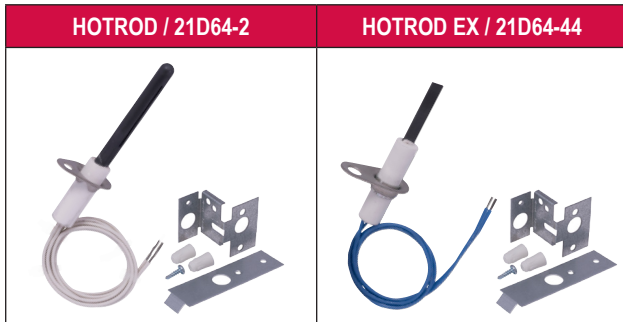

White-Rodgers NITRIDE HOT SURFACE IGNITORS

5 year
warranty

120V UNIVERSAL *HotRod* NITRIDE IGNITORS

MODEL NUMBER	LEAD LENGTH	DESCRIPTION	REPLACES
21D64-2	15.5"	HotRod™ kit includes 120V nitride ignitor, universal mounting brackets and ceramic wire nuts	Over 170 models
21D64-5PK	15.5"	HotRod 5-pack contains 5 single pack ignitor kits	Over 170 models
21D64-44	14.5"	HotRod EX™ kit includes 120V nitride ignitor, universal mounting brackets and ceramic wire nuts	Over 275 models

120V DIRECT OEM REPLACEMENT NITRIDE IGNITORS

789A-751A1	789A-751KT1	789A-751KT2	789A-707A1	789A-801A1
CARRIER	CARRIER	CARRIER	GOODMAN	LENOX
	Upgrade Carbide to Nitride for 33-1/3" furnaces	Upgrade Carbide to Nitride for 40" furnaces		
1176919 50PK74 LH33ZG001	331930-751 LH33ZS001 LH33ZS001A LH33ZS002 LH33ZS002A LH33ZS003 LH33ZS003A LH33ZS004 LH33ZS004	332505-751 LH33ZS001 LH33ZS001A LH33ZS002 LH33ZS002A LH33ZS003 LH33ZS003A LH33ZS004 LH33ZS004	0130F00008 0130F00008S 42AL28	10053602 161R27 70W16 LB-112237B

789A-914A1	789A-820KT1	789A-956A1
NORDYNE	TRANE	YORK
1017743S 921074	30NX16 D156805P01 IGN00146 IGN00152	025-45231-000 025-49808-000 s1-025-45231-000 s1-025-49808000 s1-025-49808-000

3 year
warranty

80V DIRECT OEM REPLACEMENT NITRIDE IGNITORS