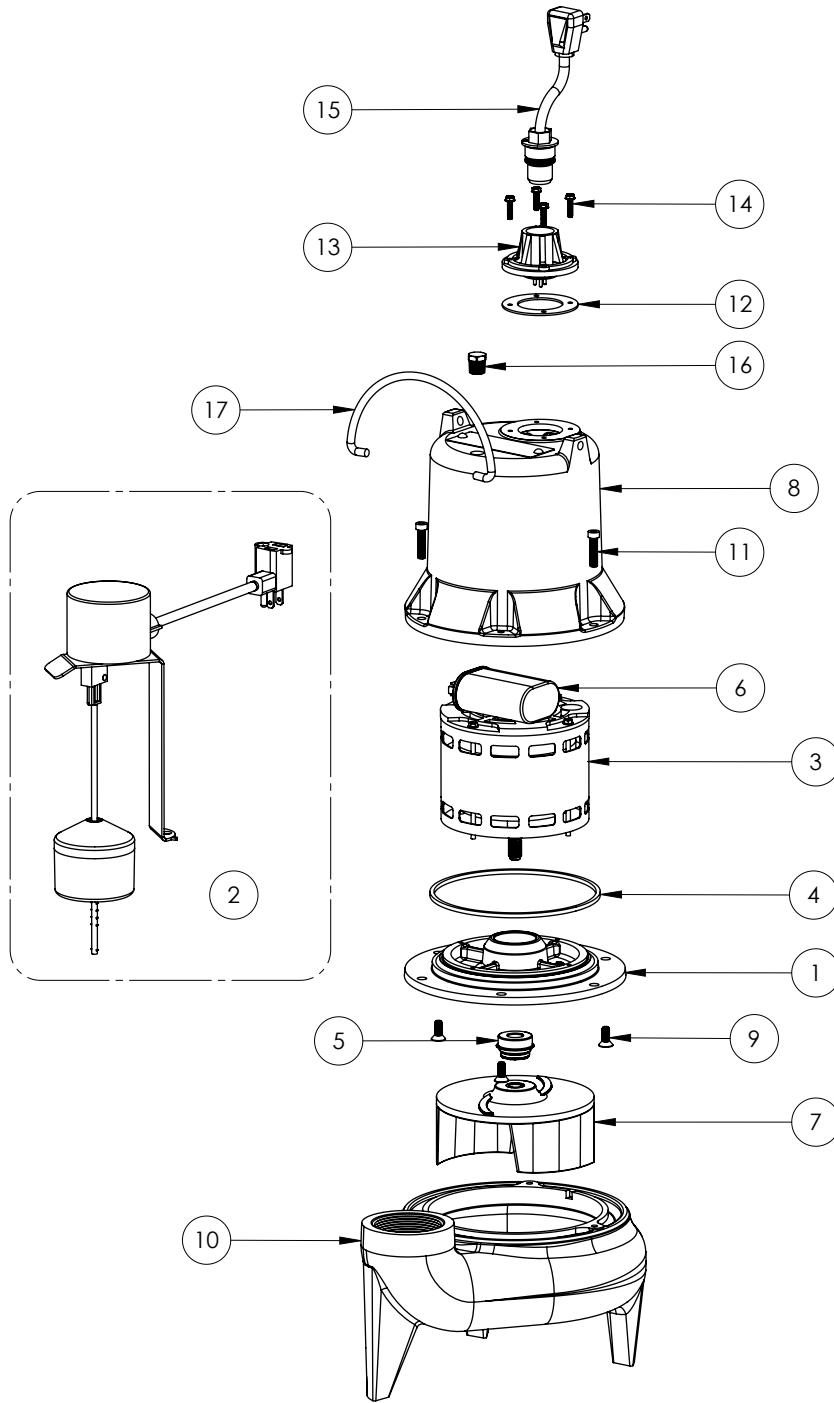

LE51AV-2 (B41)

LE51AV-2**LE51AV-2 (B41)**

#	PART #	DESCRIPTION	QTY	Note
1	509200R	MOTOR SUPPORT PLATE	1	[1]
2	K001543	KIT, VMII, SJE 25' CORD, LE	1	
3	51972A0	MOTOR 1/2HP WITH BALL BEARINGMOTOR .5HP WITH BALL BEARING	1	[1]
4	5066000	SEALRING, MOTOR COVER, #254S	1	[1]
5	50980A0	1/2 INCH UNITIZED SEAL	1	[1]
6	51930E0	CAPACITOR	1	
7	K001039	IMPELLER	1	
8	527800R	MOTOR CAPMOTOR CAP, BROWN	1	[1]
9	8018000	1/4-20 x 5/8 SLOTTED FLAT HEAD BOLT1/4-20X5/8 SLOTTED FLAT HEAD	3	
10	545100R	HOUSING, VOLUTEHOUSING, VOLUTE, BROWN	1	
11	8091000	1/4-20 x 1 HEX SOCKET HEAD BOLTBOLT 1/4-20x1 HEX SOCKET HD	3	
12	5060000	CORD PLATE GASKET	1	
13	5014000	CORD PLATE	1	
14	8064000	#8-32 x 5/8 HEX WASHER HEAD SCREW#8-32 x 5/8 HEX WASHER HEAD	4	
15	K001008	POWER CORD, 115V, 25 FOOT CORDPOWER CORD, 115V 25ft CORD	1	
16	5071000	BRASS OIL PLUG	1	
17	K001095	STAINLESS STEEL HANDLE	1	

PART NOTES:

[1] - Part requires factory authorized service. Contact Liberty Pumps at 1-800-543-2550